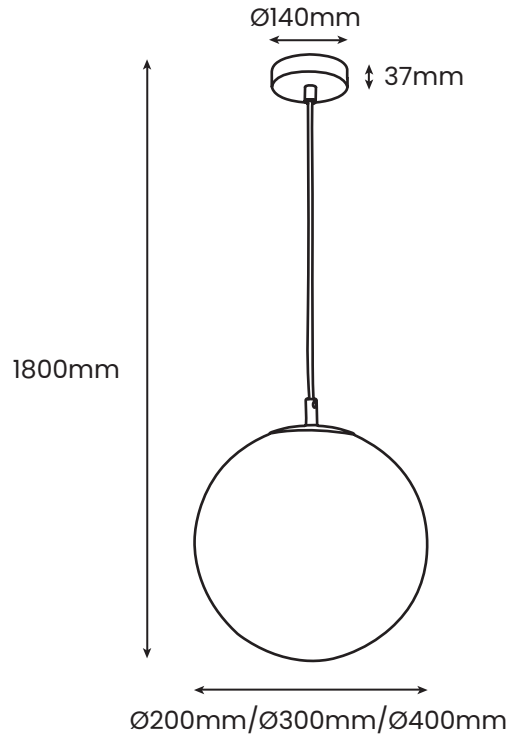

**ABOUT
SPACE**

TOLEDO SMOKE
GLASS LED PENDANT

FINISH:

● Black with Smoke Glass

MATERIAL:

Metal & Glass

DIMENSIONS:

Diameter:
ø200mm/ø300mm/ø400mm

Ceiling Plate
Diameter: ø140mm
H: 37mm

Max. Drop: 1800mm

LIGHT SOURCE: LED

CRI: 90

KELVIN: 3000K

WATTAGE: 8W

LUMENS: 640lms

WARRANTY: 2 YEARS

DIMMABLE: Yes-Triac

WEIGHT: 1.2kg

DISCLAIMER: Product colour may slightly vary due to photographic lighting sources, your monitor settings and other similar factors
For more details, please visit: aboutspace.net.au/pages/terms-conditions