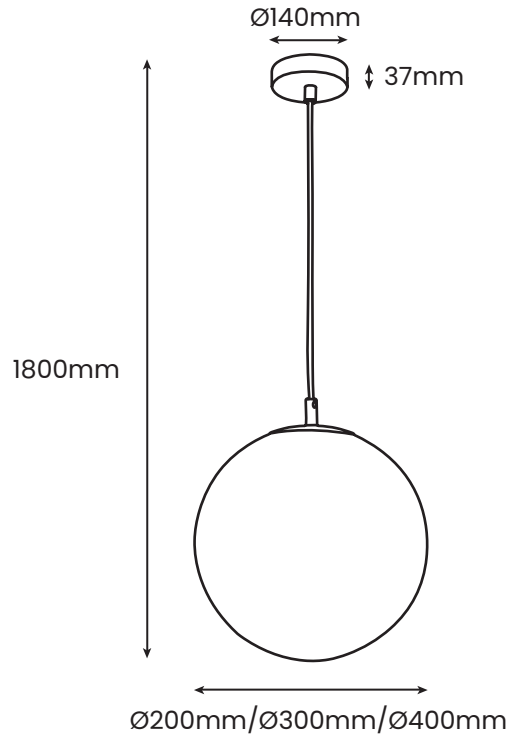

**ABOUT
SPACE**

TOLEDO OPAL
GLASS LED PENDANT

FINISH:

○ Black with Opal Glass

MATERIAL:

Metal & Glass

DIMENSIONS:

Diameter:
ø200mm/ø300mm/ø400mm

Ceiling Plate
Diameter: ø140mm
H: 37mm

Max. Drop: 1800mm

LIGHT SOURCE: LED

CRI: 90

KELVIN: 3000K

WATTAGE: 8W

LUMENS: 640lms

WARRANTY: 2 YEARS

DIMMABLE: Yes-Triac

WEIGHT: 1.2kg

DISCLAIMER: Product colour may slightly vary due to photographic lighting sources, your monitor settings and other similar factors
For more details, please visit: aboutspace.net.au/pages/terms-conditions