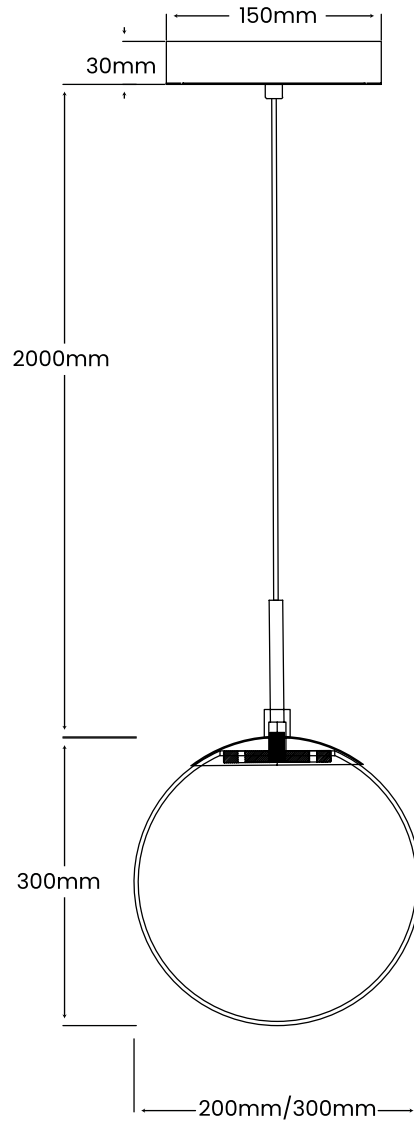

**ABOUT
SPACE**

TOLEDO LED
PENDANT LIGHT

FINISH:

- BLACK
- BRASS

CORD STYLE:

Braid Cord

MATERIAL:

Aluminium, Glass

TOLEDO LED 20 HANGING KIT

DROP: 1800mm (Add Toledo LED Glass)

TOLEDO LED 20 OPAL GLASS

DIAMETER: 200mm

TOLEDO LED 30 OPAL GLASS

DIAMETER: 300mm

WATTAGE: 14W

LIGHT SOURCE: LED