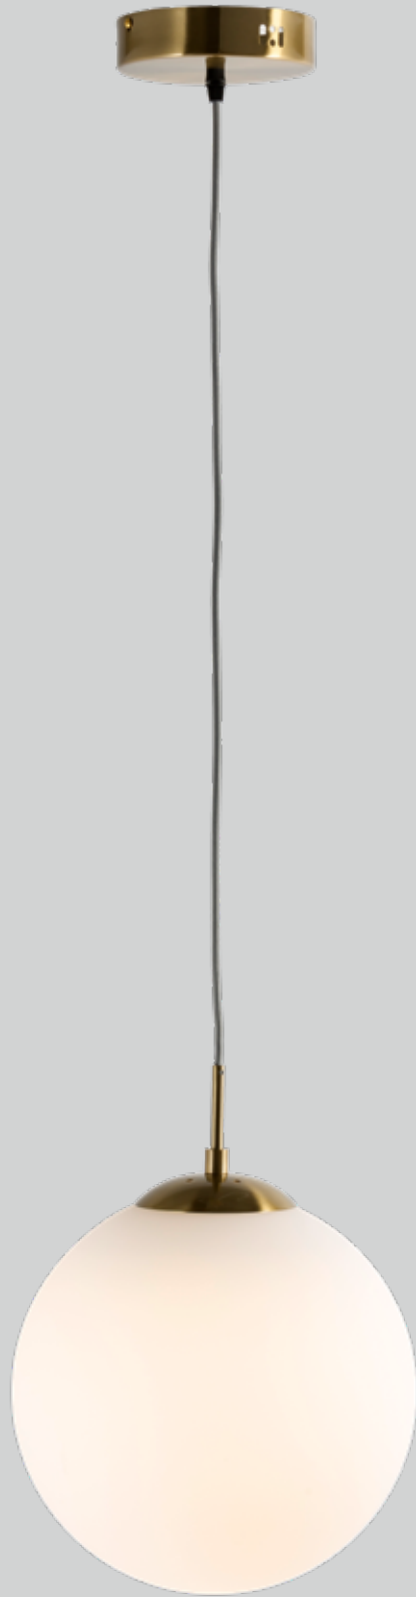

**ABOUT
SPACE**

TOLEDO LED
PENDANT LIGHT

FINISH:

- BLACK
- BRASS

CORD STYLE:

Braid Cord

MATERIAL:

Aluminium, Glass

TOLEDO LED 20 HANGING KIT

DROP: 1800mm (Add Toledo LED Glass)

TOLEDO LED 20 OPAL GLASS

DIAMETER: 200mm

TOLEDO LED 30 OPAL GLASS

DIAMETER: 300mm

WATTAGE: 14W

LIGHT SOURCE: LED