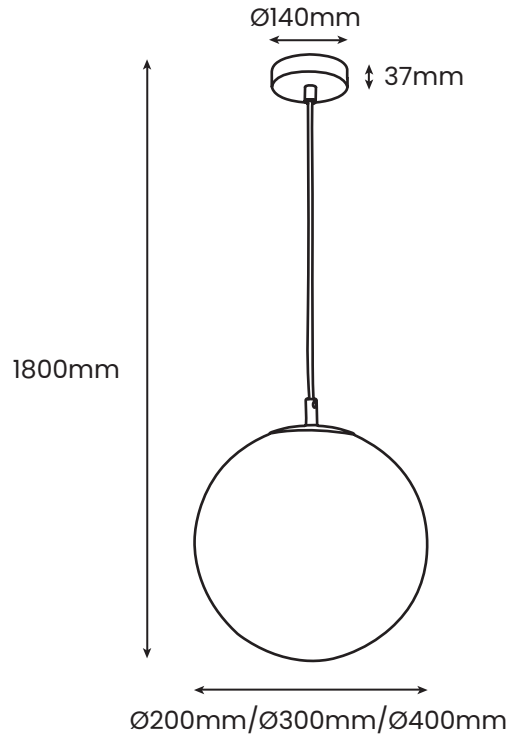

**ABOUT
SPACE**

TOLEDO CLEAR
GLASS LED PENDANT

FINISH:

● Black with Clear Glass

MATERIAL:

Metal & Glass

DIMENSIONS:

Diameter:
ø200mm/ø300mm/ø400mm

Ceiling Plate
Diameter: ø140mm
H: 37mm

Max. Drop: 1800mm

LIGHT SOURCE: LED

CRI: 90

KELVIN: 3000K

WATTAGE: 8W

LUMENS: 640lms

WARRANTY: 2 YEARS

DIMMABLE: Yes-Triac

WEIGHT: 1.2kg

DISCLAIMER: Product colour may slightly vary due to photographic lighting sources, your monitor settings and other similar factors
For more details, please visit: aboutspace.net.au/pages/terms-conditions