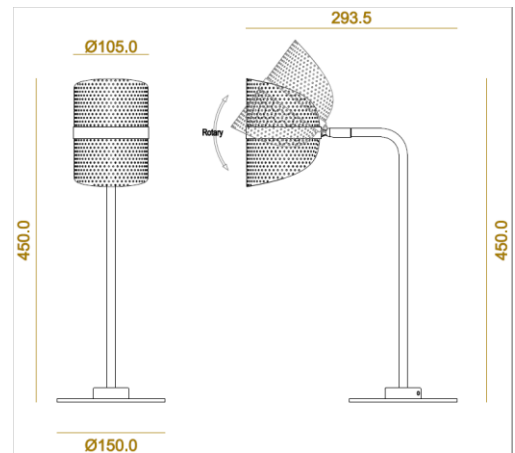

STRATUS

ID: 130829

FINISH	BLACK,GOLD
MATERIAL	STEEL,PLASTIC
DIMENSIONS	L: 150mm x W: 293.5mm x H:450mm
LIGHT SOURCE	LED
WATTAGE	5W
LUMENS	350lm
CCT	4000K
CRI	RA85
DIMMABLE	NON-DIMMABLE
IP RATING	IP20
WARRANTY	3 YEARS

DESCRIPTION

Stratus Table Lamp Black/ Gold 5W 4000K
350lm CRI85 L: 150mm x W: 293.5mm x
H:450mm

Disclaimer: Product colour may slightly vary due to photographic lighting sources, your monitor settings and other similar factors. For more details, please visit: <https://www.aboutspace.net.au/pages/terms-conditions>