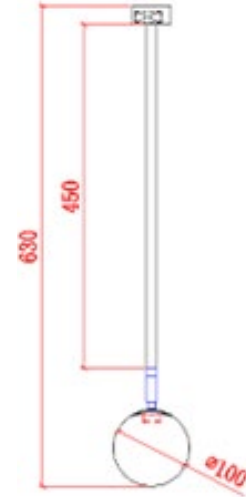

STALK LED 630 BK

ID: 127948

NOTE: IMAGE MAY DIFFER FROM ACTUAL ITEM

FINISH	BLACK
MATERIAL	ALUMINUM
DIMENSIONS	DIAM: 100mm X H: 475mm DROP: 630mm
LIGHT SOURCE	LED
WATTAGE	2W
LUMENS	160lm
CCT	3000K
IP RATING	IP20
WARRANTY	1 YEAR
OTHER INFORMATION	ACTUAL DIMENSION VARIES DEPENDING ON GLASS SHADE USED

DESCRIPTION

Stalk LED 630 Black 2W 160lm 3000K
H:630mm (add Yosh glass)