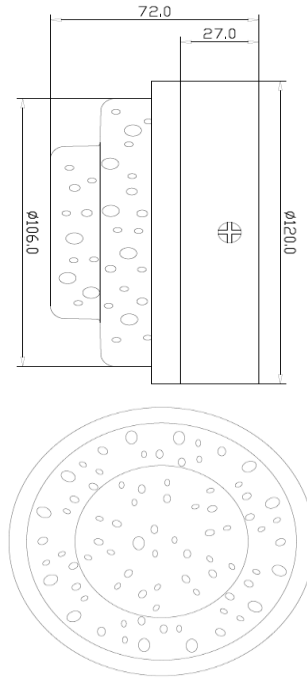

SPRITZ

ID:130832

FINISH	BRASS,SMOKE
MATERIAL	ALUMINUM, ACRYLIC
DIMENSIONS	DIAM: 120mm x H: 72mm
LIGHT SOURCE	LED
WATTAGE	4W
LUMENS	326
CCT	3000K
CRI	80
DIMMABLE	NON-DIMMABLE
LED DRIVER TYPE	4W CONSTANT CURRENT 120mA 28-42VDC
WARRANTY	3 YEARS

DESCRIPTION

Spritz Brass Wall Lamp With Smokey Bubble Acrylic Shade 4W 3000K IP20 Diam: 120mm x H: 72mm

Disclaimer: Product colour may slightly vary due to photographic lighting sources, your monitor settings and other similar factors. For more details, please visit: <https://www.aboutspace.net.au/pages/terms-conditions>