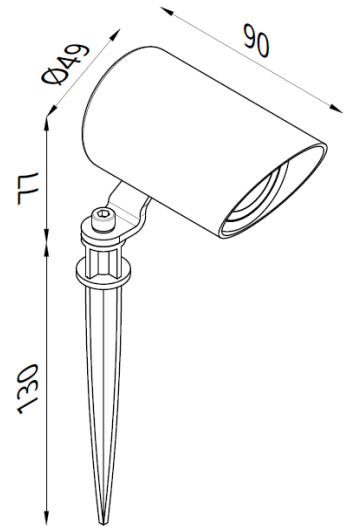

SPECTER SPIKE CORTEN

ID: 130846

FINISH	CORTEN
MATERIAL	ALUMINUM
DIMENSIONS	Diam: 49mm x H:77mm x L:90mm SPIKE: H:130mm
LIGHT SOURCE	LED
WATTAGE	7W
LUMENS	460lm
CCT	3000K
INPUT VOLTAGE	24VDC
CRI	90
DIMMABLE	NON DIMMABLE
LED DRIVER TYPE	LED DRIVER EXCLUDED
IP RATING	IP65
WARRANTY	3 YEARS

DESCRIPTION

Specter Spike Corten 7W 460lm 3000K 50deg IP65
Diam: 49mm x H:77mm x L:90mm 24V AC/DC

Disclaimer: Product colour may slightly vary due to photographic lighting sources, your monitor settings and other similar factors. For more details, please visit: <https://www.aboutspace.net.au/pages/terms-conditions>