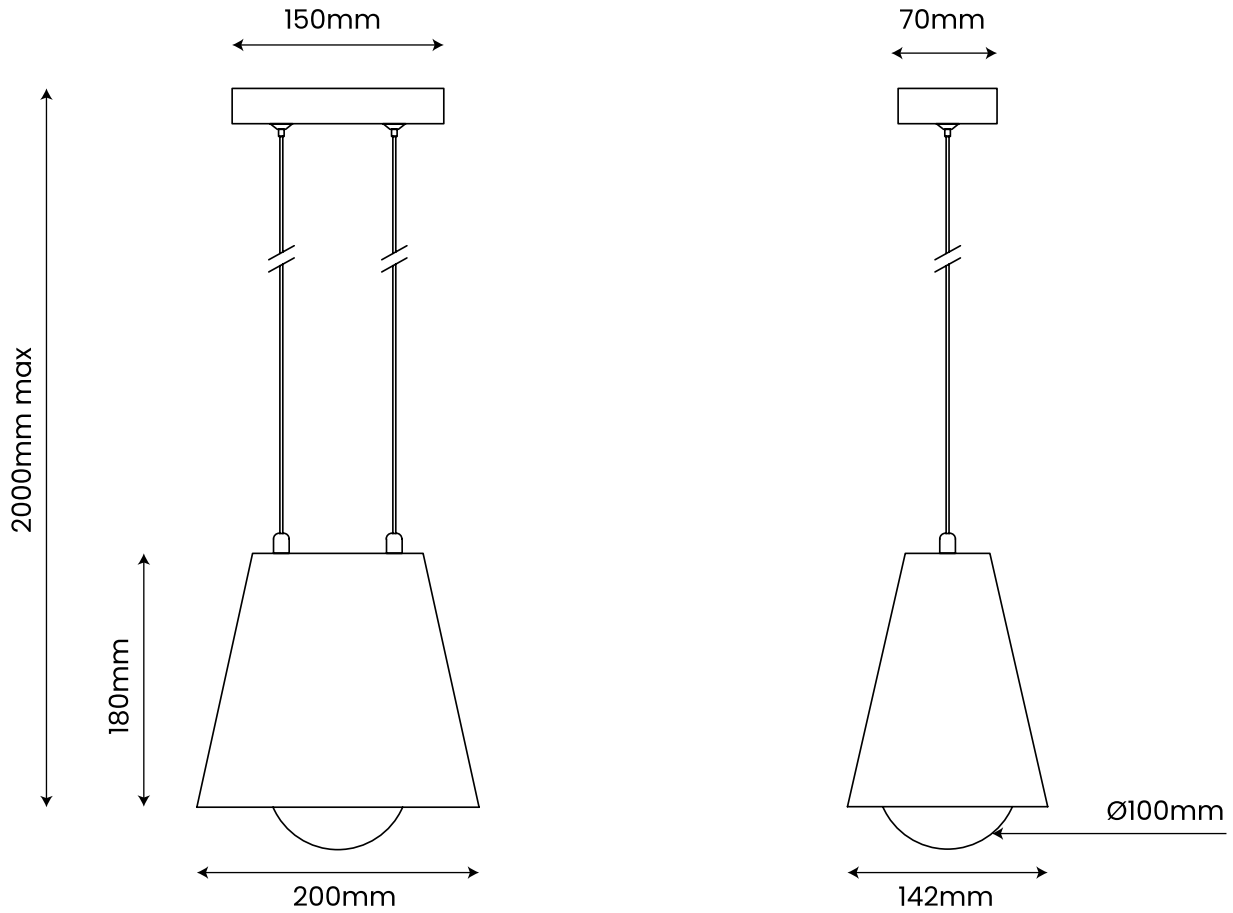

**ABOUT
SPACE**

SONETTE
PENDANT LIGHT

PRODUCT ID: 131934

ABOUTSPACE.NET.AU

FINISH:
● BLACK

MATERIAL:
Steel

WATTAGE: 2W
LIGHT SOURCE: LED Included
IP RATING: IP20
LUMENS: 200lm
CCT: 3000K
WARRANTY: 2 Years

DIMENSIONS:
L: 200mm
W: 140mm
H: 180mm
DROP: 2000mm max

CEILING CANOPY:
L: 150mm
H: 30mm
W: 70mm

DISCLAIMER: Product colour may slightly vary due to photographic lighting sources, your monitor settings and other similar factors. For more details, please visit: aboutspace.net.au/pages/terms-conditions