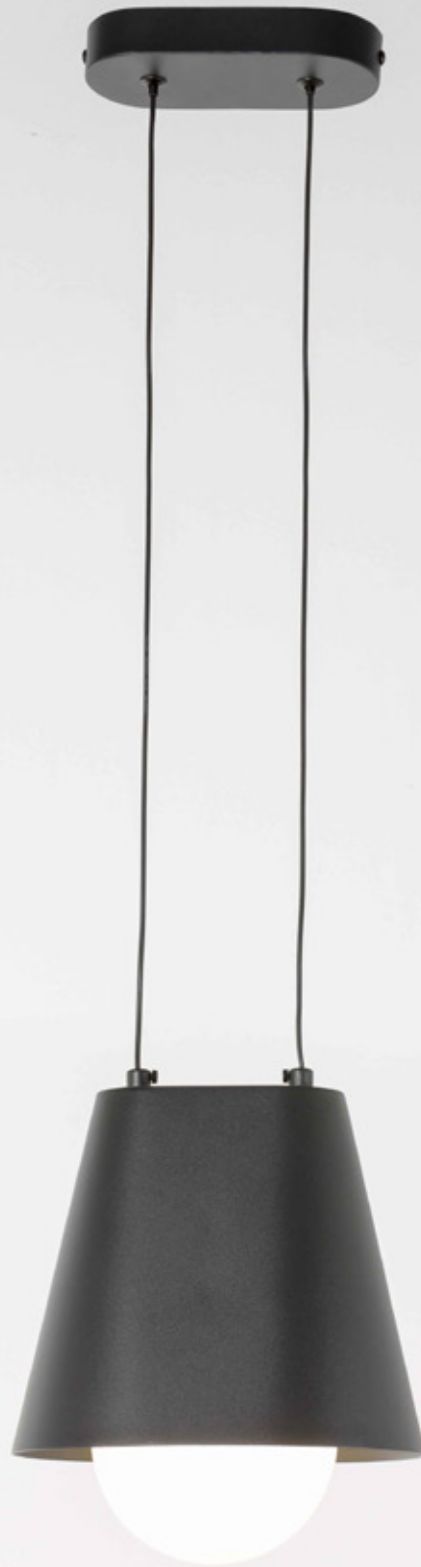

**ABOUT
SPACE**

SONETTE
PENDANT LIGHT

PRODUCT ID: 131934

ABOUTSPACE.NET.AU

FINISH:
● BLACK

MATERIAL:
Steel

WATTAGE: 2W
LIGHT SOURCE: LED Included
IP RATING: IP20
LUMENS: 200lm
CCT: 3000K
WARRANTY: 2 Years

DIMENSIONS:
L: 200mm
W: 140mm
H: 180mm
DROP: 2000mm max

CEILING CANOPY:
L: 150mm
H: 30mm
W: 70mm

DISCLAIMER: Product colour may slightly vary due to photographic lighting sources, your monitor settings and other similar factors. For more details, please visit: aboutspace.net.au/pages/terms-conditions