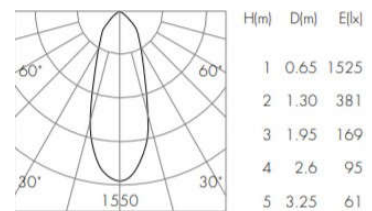

SONA 8W 38 D **ID: 126069**

FINISH	WHITE, BLACK
MATERIAL	ALUMINIUM
DIMENSIONS	85mm Ø x 86mm H
LIGHT SOURCE	COB
WATTAGE	8W
LUMENS	640lm
CCT	3000K, 4000K
CRI	90+
DIMMABLE	PHASE, DALI ON REQUEST
BEAM ANGLE	36°
IP RATING	IP20, IP44 ON REQUEST
CUT OUT	80mm
WARRANTY	5 YEARS

DESCRIPTION

Recessed Adjustable Low Glare Downlight. Also available in 12W with a 38 or 58 degree Beam Angle, and 22W with 38 degree Beam Angle.

CR190

3000K

5 YEARS

DIMMABLE

38°

IC4