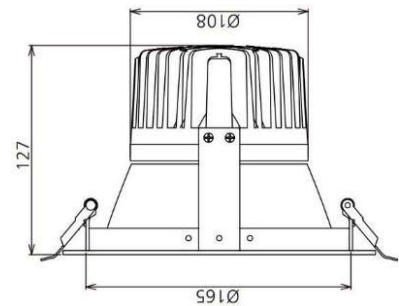

SONA 8W 38 D **ID: 126069**

FINISH	WHITE, BLACK
MATERIAL	ALUMINIUM
DIMENSIONS	85mm Ø x 86mm H
LIGHT SOURCE	COB
WATTAGE	8W
LUMENS	640lm
CCT	3000K, 4000K
CRI	90+
DIMMABLE	PHASE, DALI ON REQUEST
BEAM ANGLE	36°
IP RATING	IP20, IP44 ON REQUEST
CUT OUT	80mm
WARRANTY	5 YEARS

DESCRIPTION

Recessed Adjustable Low Glare Downlight. Also available in 12W with a 38 or 58 degree Beam Angle, and 22W with 38 degree Beam Angle.

CR190

3000K

5 YEARS

DIMMABLE

38°

IC4