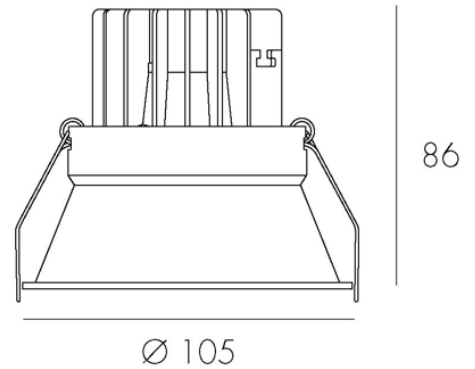

SONA 12W 4K 58D WH IC4 V2

ID: 130695

|              |                       |
|--------------|-----------------------|
| FINISH       | BLACK,WHITE TRIM      |
| MATERIAL     | ALUMINIUM             |
| DIMENSIONS   | DIAM: 105mm x H: 96mm |
| LIGHT SOURCE | LED                   |
| WATTAGE      | 12W                   |
| LUMENS       | 960lm                 |
| CCT          | 4000K                 |
| CRI          | >90                   |
| DIMMABLE     |                       |
| BEAM ANGLE   | 58°                   |
| IP RATING    | IP20                  |
| CUT OUT      | 98mm                  |
| WARRANTY     | 3 YEARS               |

## DESCRIPTION

Sona Downlight Adj White 12W 960lm 4K IC4  
CRI90 58deg Diam: 105mm x H: 96mm