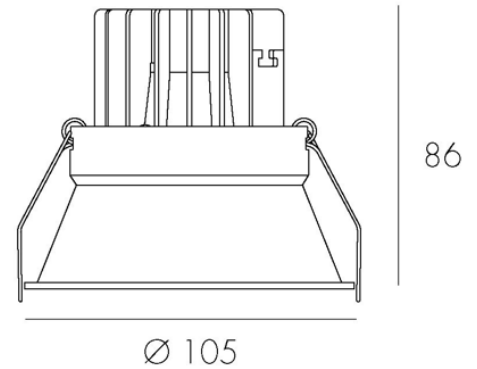

SONA 12W 4K 38D WH IC4 V2

ID: 130484

FINISH	BLACK,WHITE TRIM
MATERIAL	ALUMINIUM
DIMENSIONS	DIAM: 105mm x H: 96mm
LIGHT SOURCE	LED
WATTAGE	12W
LUMENS	960lm
CCT	4000K
CRI	>90
DIMMABLE	
BEAM ANGLE	36°
IP RATING	IP20
CUT OUT	98mm
WARRANTY	3 YEARS

DESCRIPTION

Sona Downlight Adj White 12W 960lm 4K IC4
CRI90 36deg Diam: 105mm x H: 96mm