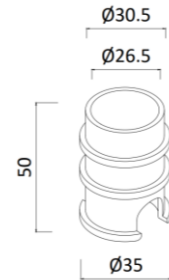

HOUSING

DESCRIPTION

Solis White IP54 3K 3W Diam: 30mm

FINISH	WHITE
MATERIAL	ALUMINIUM
DIMENSIONS	30mm Ø x 36mm H
LIGHT SOURCE	LED
WATTAGE	3W
LUMENS	70-80lm
CCT	3000K
CRI	90
DIMMABLE	Non-dimmable
BEAM ANGLE	-
IP RATING	IP54
CUT OUT	25mm
WARRANTY	3 YEARS
ACCESSORIES	Requires a separate housing if installed on concrete