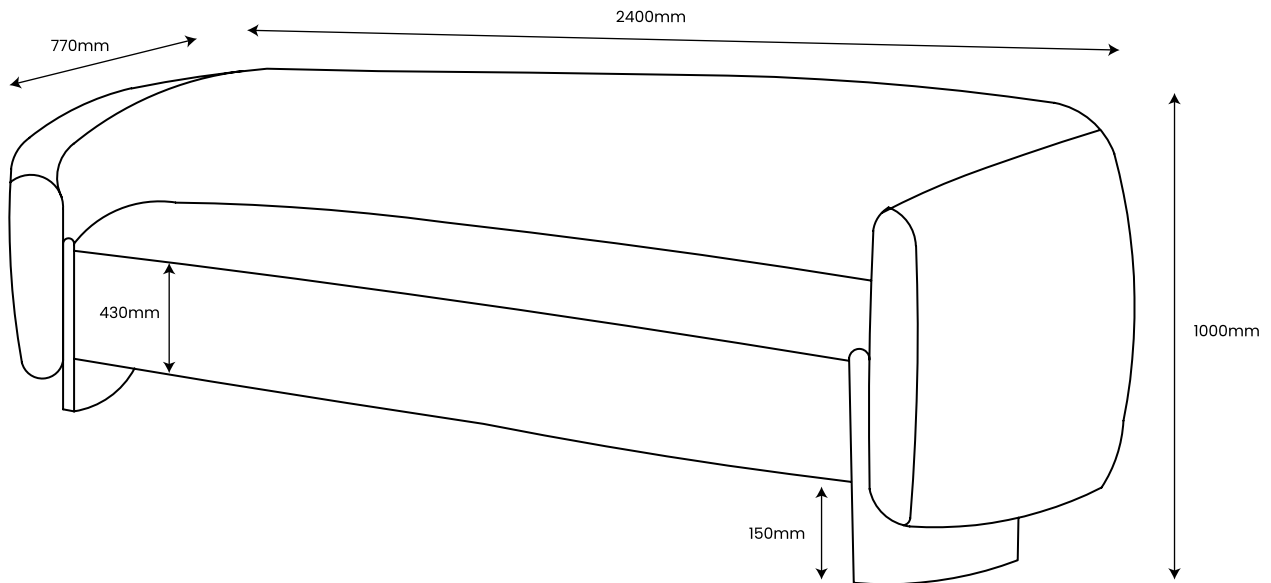

**ABOUT
SPACE**

SOLANO
SOFA

FINISH:

PEARL WHITE

Additional colours available
on request

MATERIAL:

Iron Coated Frame & Legs
100% Polyester Fabric Upholstery

DIMENSIONS:

W: 2400mm
H: 1000mm
D: 770mm
Leg Height: 150mm
Seat Height: 430mm

DISCLAIMER: Product colour may slightly vary due to photographic lighting sources, your monitor settings and other similar factors. For more details, please visit: aboutspace.net.au/pages/terms-conditions