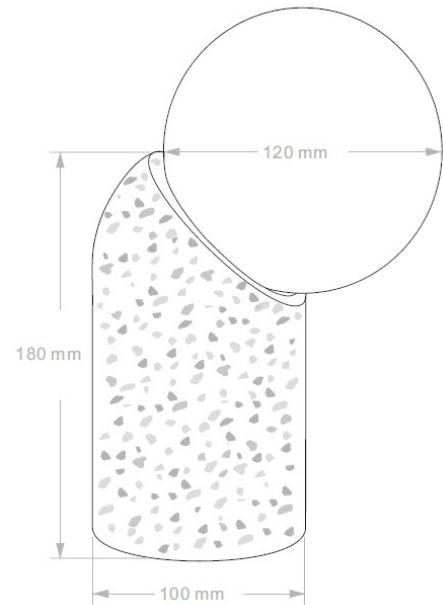

SOL WH

ID: 130657

FINISH	WHITE
MATERIAL	CONCRETE
DIMENSIONS	DIAM: 100mm x H: 180mm
LIGHT SOURCE	LED
WATTAGE	2W
LUMENS	180lm
CCT	3000K
DIMMABLE	NON-DIMMABLE
IP RATING	IP20
WARRANTY	2 YEARS
OTHER INFORMATION	ADD 120mm YOSH GLASS

## DESCRIPTION

Sol Terrazzo White Table Lamp 2W 180lm  
3000K IP20 Diam: 100mm x H: 180mm  
(Add 120mm Yosh Glass)

**Disclaimer:** Product colour may slightly vary due to photographic lighting sources, your monitor settings and other similar factors. For more details, please visit: <https://www.aboutspace.net.au/pages/terms-conditions>