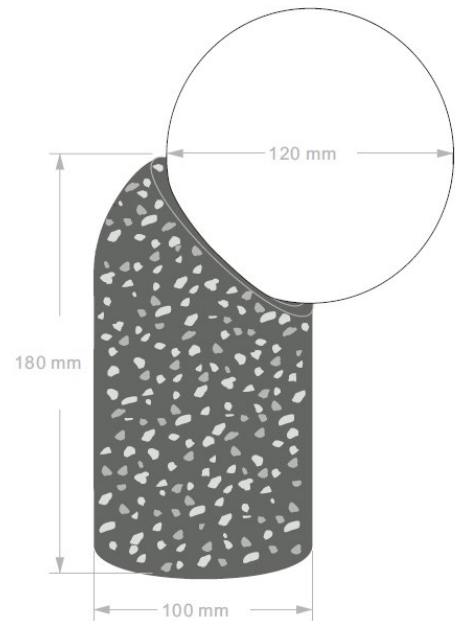

SOL BK

ID: 130658

FINISH	BLACK
MATERIAL	CONCRETE
DIMENSIONS	DIAM: 100mm x H: 180mm
LIGHT SOURCE	LED
WATTAGE	2W
LUMENS	180lm
CCT	3000K
DIMMABLE	NON-DIMMABLE
IP RATING	IP20
WARRANTY	2 YEARS
OTHER INFORMATION	ADD 120mm YOSH GLASS

DESCRIPTION

Sol Terrazzo Black Table Lamp 2W 180lm
3000K IP20 Diam: 100mm x H: 180mm
(Add 120mm Yosh Glass)

Disclaimer: Product colour may slightly vary due to photographic lighting sources, your monitor settings and other similar factors. For more details, please visit: <https://www.aboutspace.net.au/pages/terms-conditions>