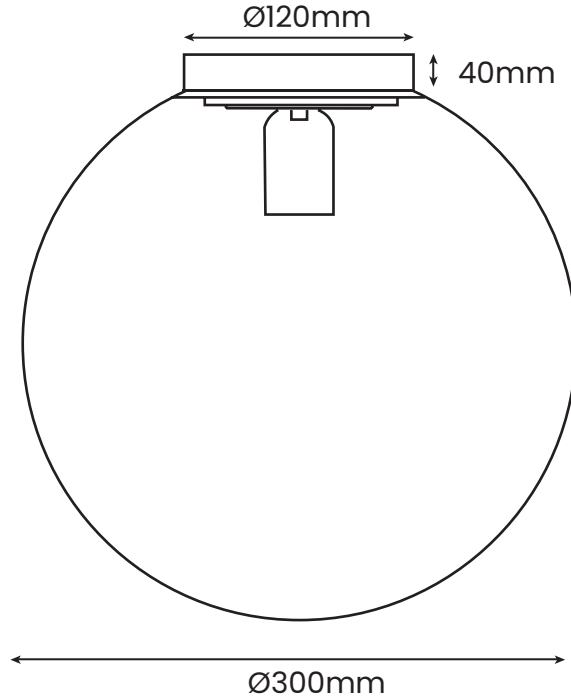

# **SKYBALL SURFACE IP67**

LED CEILING/WALL LIGHT

**FINISH:**

○ White

**MATERIAL:**

Steel, PE

**DIMENSIONS:**

Diameter:  $\varnothing$ 300mm

Ceiling Plate

H: 40mm

Diameter:  $\varnothing$ 120mm

**LIGHT SOURCE:** LED Included

**KELVIN:** 3000K

**WATTAGE:** 10W

**LUMENS:** 711lms

**IP RATING:** IP67