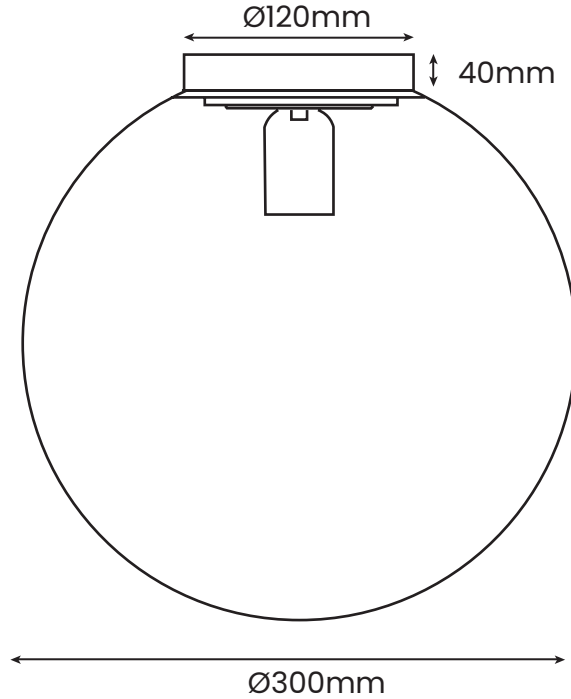

**ABOUT
SPACE**

SKYBALL SURFACE IP65

LED CEILING/WALL LIGHT

FINISH:

○ White

MATERIAL:

Steel, PE

DIMENSIONS:

Diameter: ø300mm

Ceiling Plate

H: 40mm

Diameter: ø120mm

LIGHT SOURCE: LED Included

KELVIN: 3000K

WATTAGE: 10W

LUMENS: 711lms

IP RATING: IP65

DISCLAIMER: Product colour may slightly vary due to photographic lighting sources, your monitor settings and other similar factors
For more details, please visit: aboutspace.net.au/pages/terms-conditions