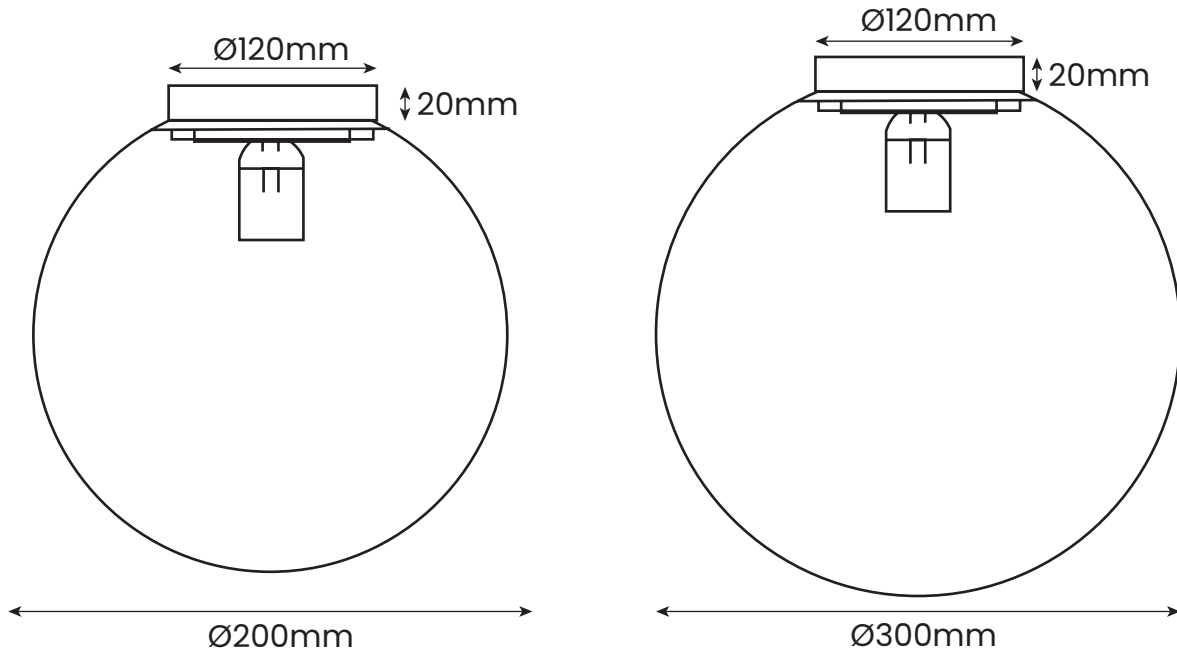

**ABOUT
SPACE**

SKYBALL SURFACE
LED CEILING/WALL LIGHT

FINISH:

○ White

MATERIAL:

Steel, PE

LIGHT SOURCE: E27

IP RATING: IP44

DIMENSIONS:

Diameter: ø200mm/ø300mm

Hole Diameter

200: ø50mm

300: ø90mm

Ceiling Plate

H: 20mm

Diameter: ø120mm