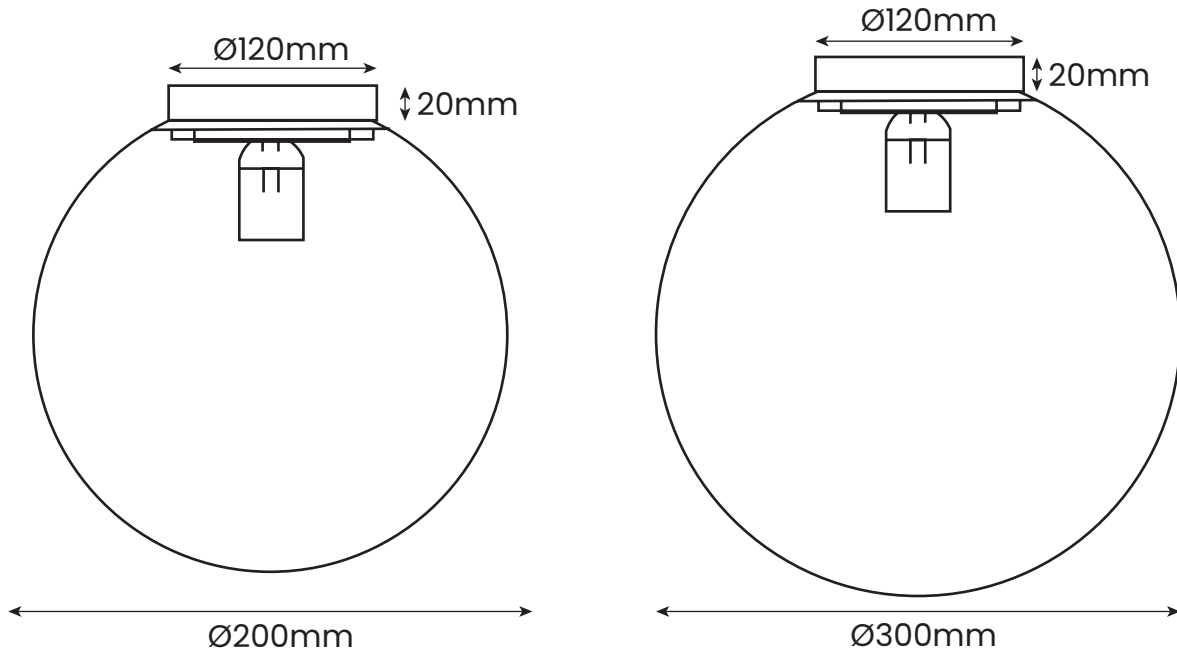

**ABOUT  
SPACE**

**SKYBALL SURFACE**  
CEILING/WALL LIGHT

**FINISH:**

○ White

**MATERIAL:**

Steel, PE

**LIGHT SOURCE:** E27

**IP RATING:** IP65

**DIMENSIONS:**

Diameter: ø200mm/ø300mm

Hole Diameter

200: ø50mm

300: ø90mm

Ceiling Plate

H: 20mm

Diameter: ø120mm