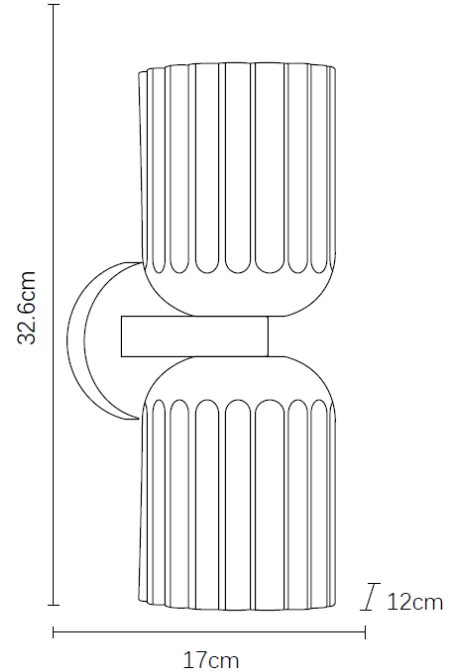

SIROLO DOUBLE

ID: 130574

FINISH	WHITE
MATERIAL	STEEL,PORCELAIN
DIMENSIONS	L: 120mm x H: 326 x D: 170mm
LIGHT SOURCE	2 x E14 (Bulb Not Included)
IP RATING	IP20
WARRANTY	2 YEARS
OTHER INFORMATION	PORCELAIN SHADE DIAM: 120mm

## DESCRIPTION

Sirolo Double Wall Light 2 x E14 IP20  
Diam:120mm x D: 170mm x H: 326mm

**Disclaimer:** Product colour may slightly vary due to photographic lighting sources, your monitor settings and other similar factors. For more details, please visit: <https://www.aboutspace.net.au/pages/terms-conditions>