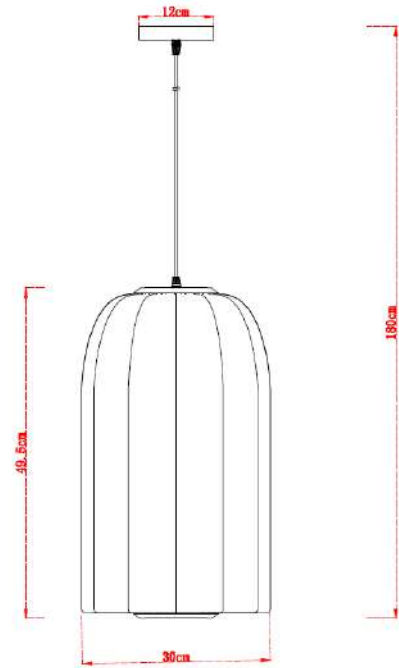

SIRIUS

ID: 130068

FINISH	WHITE
MATERIAL	STEEL, FABRIC
DIMENSIONS	DIAM: 300mm x H: 500mm DROP: 1800mm
LIGHT SOURCE	1 x E27 (NOT INCLUDED)
WARRANTY	1 YEAR
OTHER INFORMATION	CANOPY DIMENSION DIAM: 120mm NICKEL FINISH

DESCRIPTION

Sirius Resin Pendant Light E27 Diam: 300mm x H: 500mm Drop: 1800mm

Disclaimer: Product colour may slightly vary due to photographic lighting sources, your monitor settings and other similar factors. For more details, please visit: <https://www.aboutspace.net.au/pages/terms-conditions>