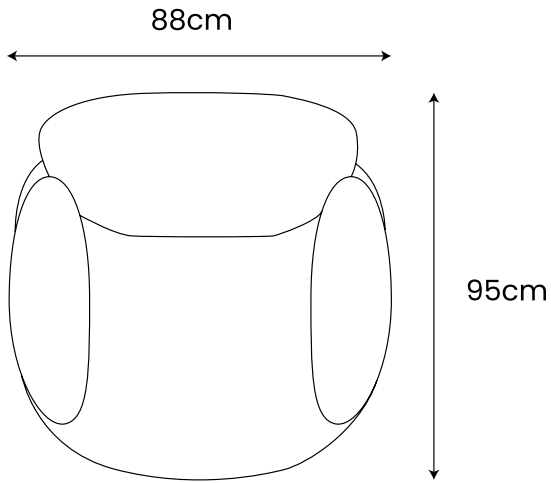

**ABOUT  
SPACE**

**SIANO**  
ARMCHAIR

**FINISH:**

SLATE GREY

Additional colours available  
on request

**MATERIAL:**

Metal & Wooden Frame  
Foam & Silk Floss  
100% Polyester Upholstery

**DIMENSIONS:**

W: 88cm  
D: 95cm  
H: 80cm

DISCLAIMER: Product colour may slightly vary due to photographic lighting sources, your monitor settings and other similar factors. For more details, please visit: [aboutspace.net.au/pages/terms-conditions](https://aboutspace.net.au/pages/terms-conditions)