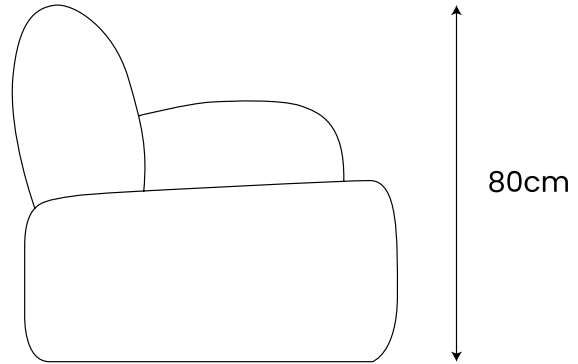

**ABOUT  
SPACE**

**SIANO**  
ARMCHAIR

**FINISH:**

SLATE GREY

Additional colours available  
on request

**MATERIAL:**

Metal & Wooden Frame  
Foam & Silk Floss  
100% Polyester Upholstery

**DIMENSIONS:**

W: 88cm  
D: 95cm  
H: 80cm

DISCLAIMER: Product colour may slightly vary due to photographic lighting sources, your monitor settings and other similar factors. For more details, please visit: [aboutspace.net.au/pages/terms-conditions](https://aboutspace.net.au/pages/terms-conditions)