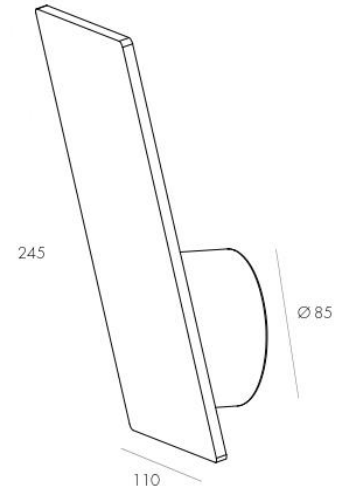

SEEMA

ID: 128779

|                 |   |
|-----------------|---|
| FINISH          | WHITE   |
| MATERIAL        | ALUMINUM                                      |
| DIMENSIONS      | 245x110mm H: 61mm Ø 85                        |
| LIGHT SOURCE    | LED   |
| WATTAGE         | 15W (Also available in 7W for Special Orders) |
| LUMENS          | 1200 lm                                       |
| CCT             | 3000K   |
| CRI             | 80/90   |
| DIMMABLE        | DIMMABLE                                      |
| TYPE OF DIMMING | TBA   |
| BEAM ANGLE      | TBA   |
| TYPE OF DRIVER  | Constant Current                              |
| IP RATING       | IP23  |
| CUT OUT         | TBA   |
| WEIGHT          | 0.61 KG                                       |
| WARRANTY        | 5 Years                                       |

## DESCRIPTION

Seema Wall WH 15W 3K 58deg CRI90  
H:250 x W:110mm Dimmable