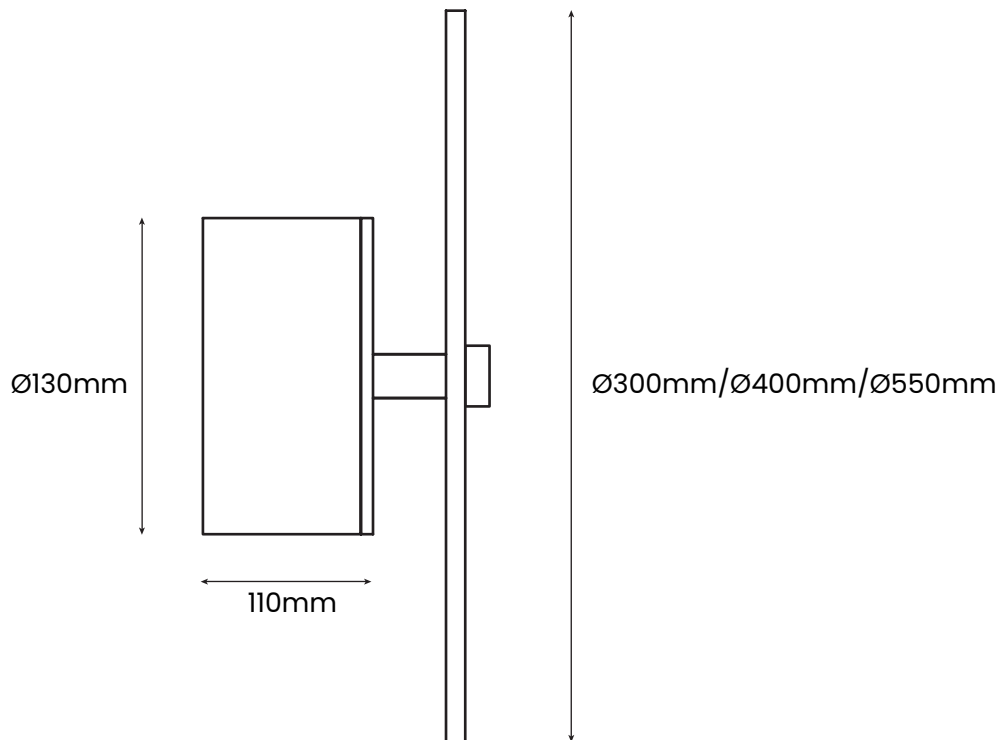

**ABOUT
SPACE**

SECTOR
WALL LIGHT

FINISH:

- White with Black base
- Green with Black base
- Latte with Black base

MATERIAL:

Metal

DIMENSIONS:

W: $\varnothing 130\text{mm}$
D: 110mm

Shade

Diameter: $\varnothing 300\text{mm}/\varnothing 400\text{mm}/\varnothing 550\text{mm}$

LIGHT SOURCE: LED

CRI: 80+

KELVIN: 3000k

WATTAGE: 15W

DIMMABLE: Yes

WARRANTY: 3 YEARS

NOTES:

Product is supplied in two boxes labelled Eazy and Abony.

DISCLAIMER: Product colour may slightly vary due to photographic lighting sources, your monitor settings and other similar factors
For more details, please visit: aboutspace.net.au/pages/terms-conditions