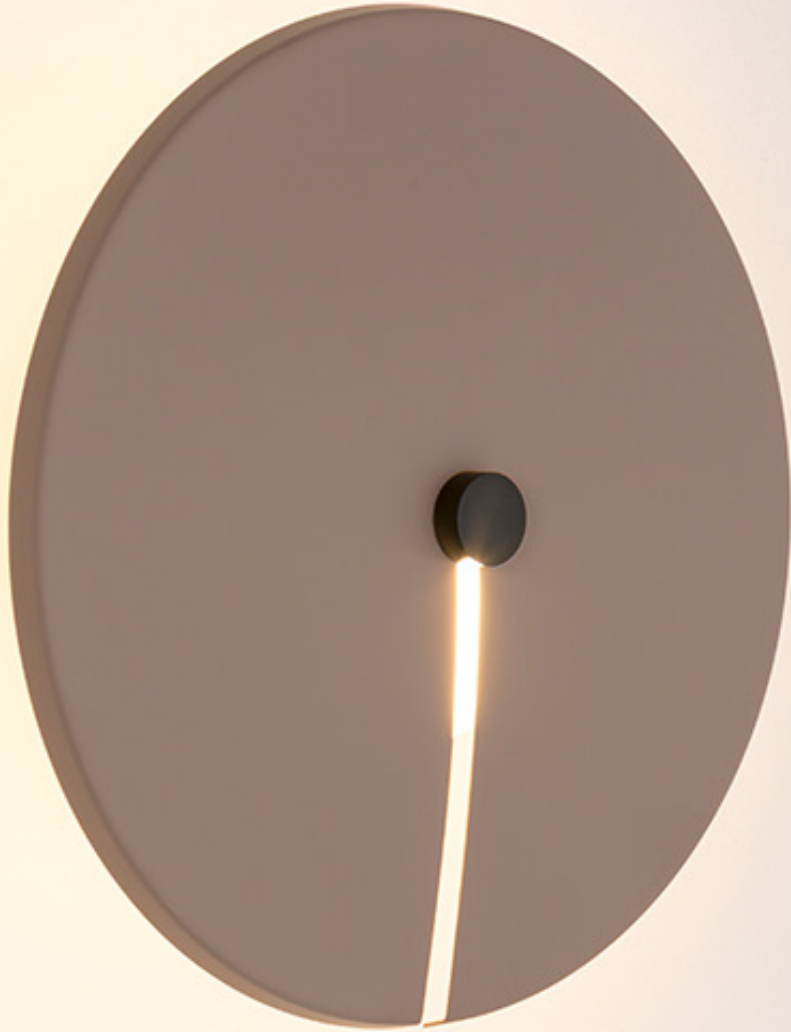

**ABOUT
SPACE**

SECTOR
WALL LIGHT

FINISH:

- White with Black base
- Green with Black base
- Latte with Black base

MATERIAL:

Metal

DIMENSIONS:

W: $\varnothing 130\text{mm}$
D: 110mm

Shade

Diameter: $\varnothing 300\text{mm}/\varnothing 400\text{mm}/\varnothing 550\text{mm}$

LIGHT SOURCE: LED

CRI: 80+

KELVIN: 3000k

WATTAGE: 15W

DIMMABLE: Yes

WARRANTY: 3 YEARS

NOTES:

Product is supplied in two boxes labelled Eazy and Abony.

DISCLAIMER: Product colour may slightly vary due to photographic lighting sources, your monitor settings and other similar factors
For more details, please visit: aboutspace.net.au/pages/terms-conditions