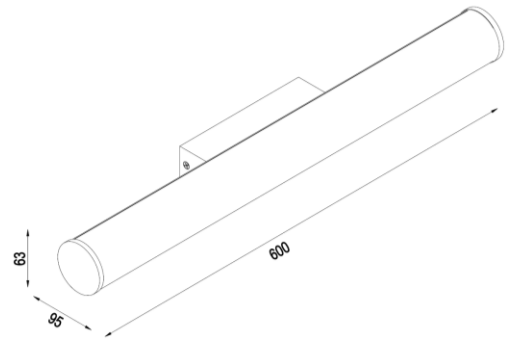

SCROLL

ID: 131023

FINISH	CHROME
MATERIAL	STEEL,PC
DIMENSIONS	L: 600mm x H: 63mm x D: 95mm
LIGHT SOURCE	LED
WATTAGE	14W
LUMENS	1491lm
CCT	3000K
CRI	>80
DIMMABLE	NON-DIMMABLE
TYPE OF LED DRIVER	14W CONSTANT CURRENT 300mA
IP RATING	IP44
WARRANTY	3 YEARS

DESCRIPTION

Scroll Chrome Wall Light 14W 3000K 1491lm IP44
L: 600mm x H: 63mm x D: 95mm Non-Dim

Disclaimer: Product colour may slightly vary due to photographic lighting sources, your monitor settings and other similar factors. For more details, please visit: <https://www.aboutspace.net.au/pages/terms-conditions>