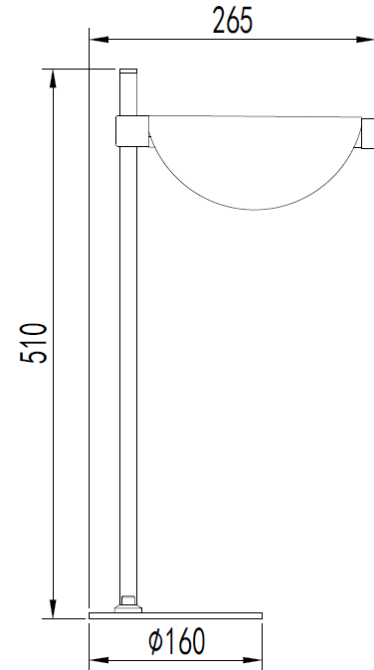

SAMMI TL

ID: 131315

FINISH	GREY
MATERIAL	STEEL,ALUMINUM,SILICON
DIMENSIONS	L: 265mm x W: 160mm x H: 510mm
LIGHT SOURCE	LED
WATTAGE	6W
LUMENS	90lm/W
CCT	3000K
DIMMABLE	NON DIMMABLE
IP RATING	IP20
WARRANTY	2 YEARS

## DESCRIPTION

Sammi Led Table Lamp in Brushed Grey 6W  
3000K L: 265mm x W: 160mm x H: 510mm

**Disclaimer:** Product colour may slightly vary due to photographic lighting sources, your monitor settings and other similar factors. For more details, please visit: <https://www.aboutspace.net.au/pages/terms-conditions>