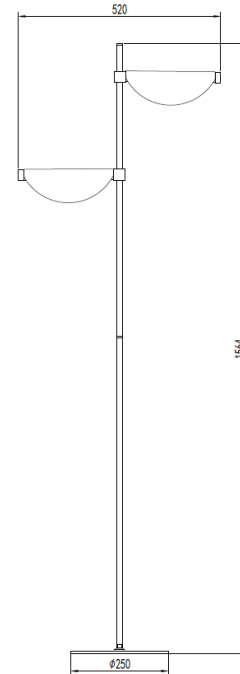

SAMMI FL

ID: 131316

FINISH	GREY
MATERIAL	STEEL,ALUMINUM,SILICON
DIMENSIONS	L: 520mm x W: 250mm x H: 1564mm
LIGHT SOURCE	LED
WATTAGE	11W
LUMENS	90lm/W
CCT	3000K
DIMMABLE	NON DIMMABLE
IP RATING	IP20
WARRANTY	2 YEARS

## DESCRIPTION

Sammi Led Floor Lamp in Brushed Grey 11W  
3000K L: 520mm x W: 250mm x H: 1564mm

**Disclaimer:** Product colour may slightly vary due to photographic lighting sources, your monitor settings and other similar factors. For more details, please visit: <https://www.aboutspace.net.au/pages/terms-conditions>