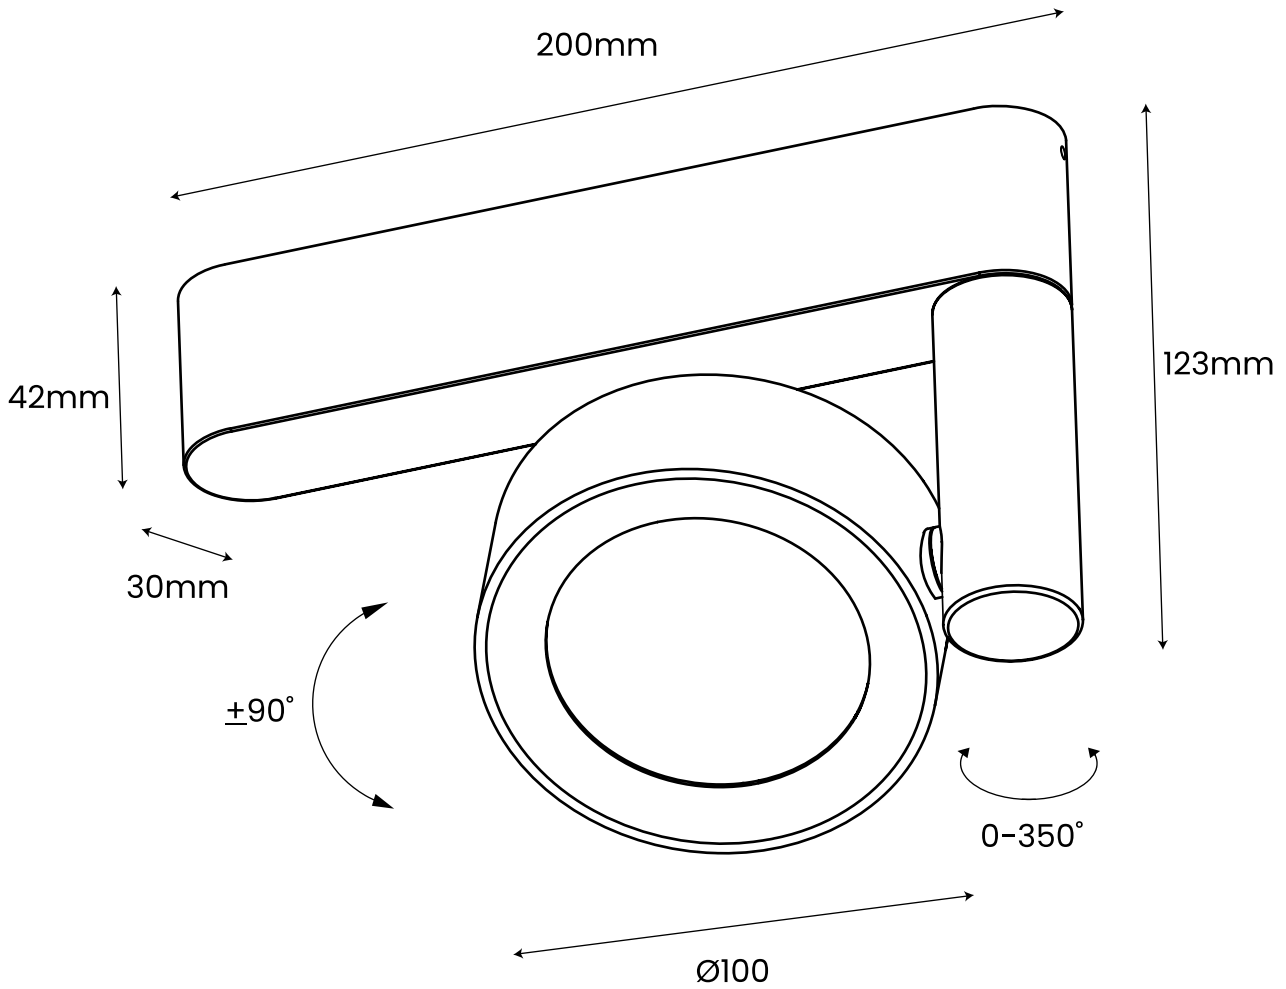

ABOUT SPACE

RUSE
CEILING LIGHT

PRODUCT ID: 131782 BLACK / 131783 WHITE

ABOUTSPACE.NET.AU

FINISH:
○ WHITE
● BLACK

MATERIAL:
Steel, Acrylic

DIMENSIONS:
L: 200mm
W: 30mm
H: 123mm

WATTAGE: 10W
LIGHT SOURCE: LED
LUMENS: 820lm
CRI: 3000K
CRI: 90
DIMMABLE: Triac Dimmable
IP RATING: IP20
SDCM: 3
WARRANTY: 3 Years