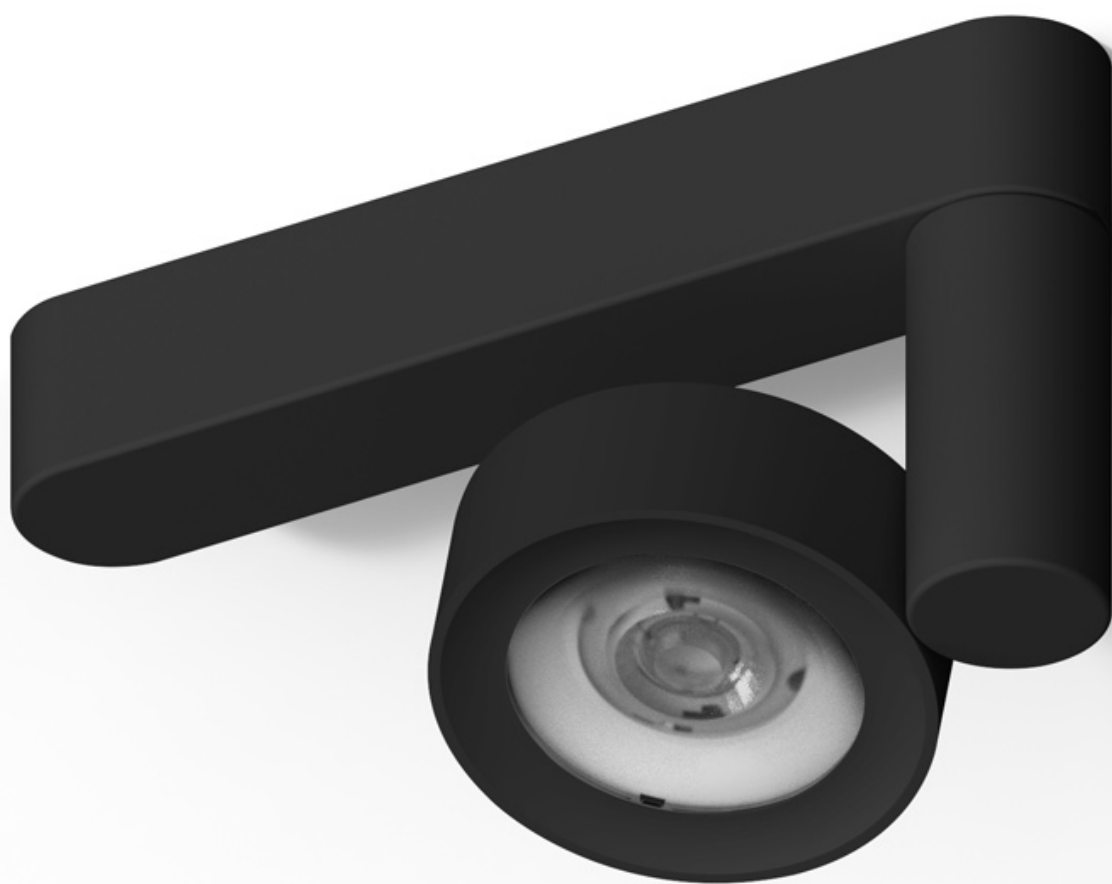

ABOUT SPACE

RUSE
CEILING LIGHT

PRODUCT ID: 131782 BLACK / 131783 WHITE

ABOUTSPACE.NET.AU

FINISH:
○ WHITE
● BLACK

MATERIAL:
Steel, Acrylic

DIMENSIONS:
L: 200mm
W: 30mm
H: 123mm

WATTAGE: 10W
LIGHT SOURCE: LED
LUMENS: 820lm
CRI: 3000K
CRI: 90
DIMMABLE: Triac Dimmable
IP RATING: IP20
SDCM: 3
WARRANTY: 3 Years