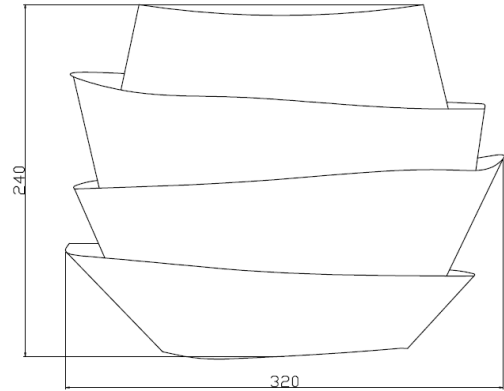

RIVIERA

ID:

FINISH	WHITE,BLACK
MATERIAL	STEEL
DIMENSIONS	W: 320mm x H: 240mm x D: 200mm
LIGHT SOURCE	2 x G9
IP RATING	IP20
WARRANTY	2 YEARS

DESCRIPTION

Riviera Wall Light White/Black 2 x G9 IP20
W: 320mm x H: 240mm x D: 200mm