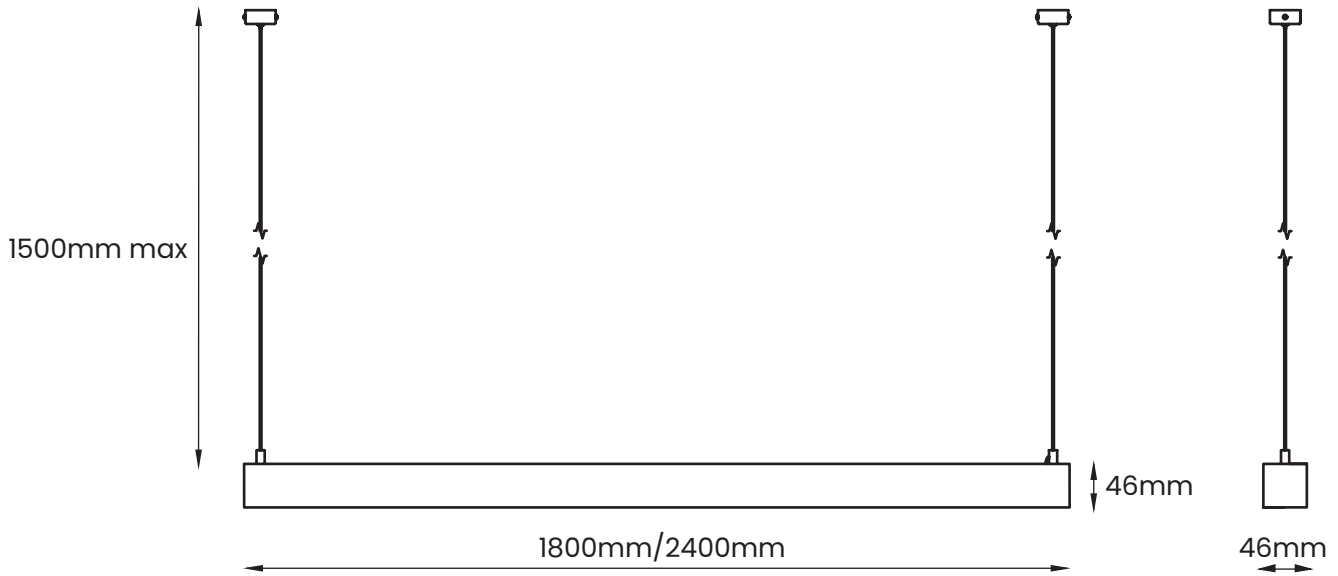

**ABOUT
SPACE**

RIDGES SQUARE
LINEAR PENDANT

FINISH:

- Natural
- Walnut

MATERIAL:

Timber

DIMENSIONS:

H: 46mm
W: 46mm
L: 1800mm/2400mm

Drop: 1500mm max

LIGHT SOURCE: LED

CRI: 90

WATTAGE: 9.6W/14.4W

LUMENS: 690lms/930lms

KELVIN: 3000K/4000K

DIMMABLE: Yes

WARRANTY: 3 YEARS