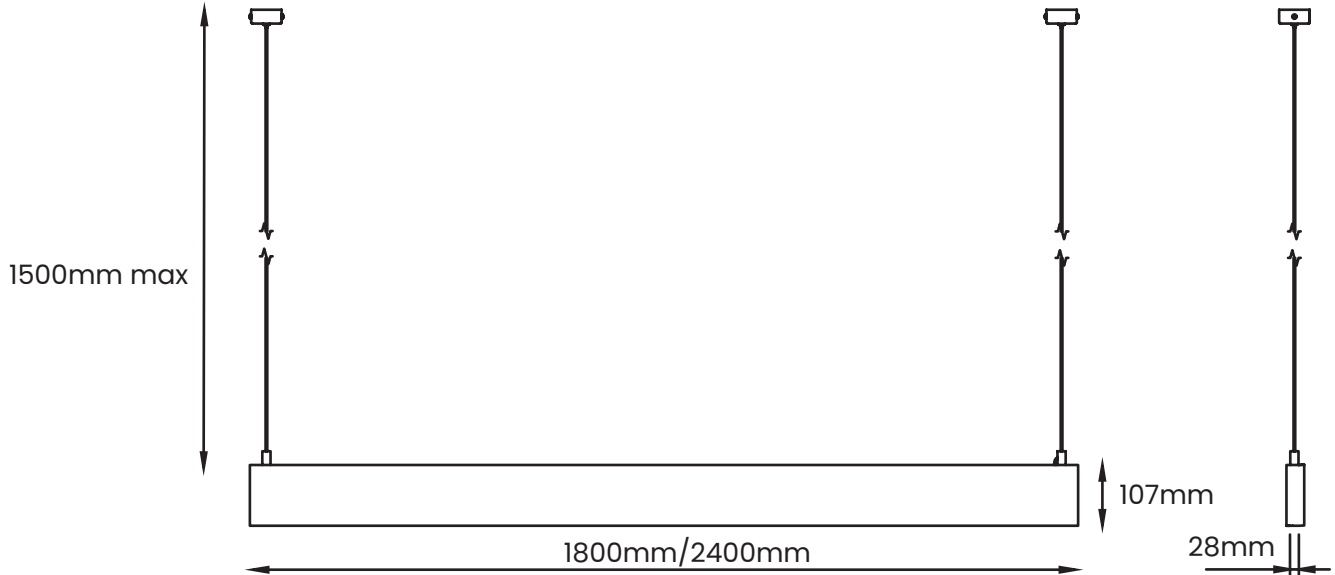

**ABOUT
SPACE**

RIDGES RECTANGULAR

LINEAR PENDANT

FINISH:

● Natural

MATERIAL:

Timber

DIMENSIONS:

H: 28mm
W: 107mm
L: 1800mm/2400mm

Drop: 1500mm max

LIGHT SOURCE: LED

CRI: 90

WATTAGE: 9.6W/14.4W

LUMENS: 690lms/930lms

KELVIN: 3000K/4000K

DIMMABLE: Yes