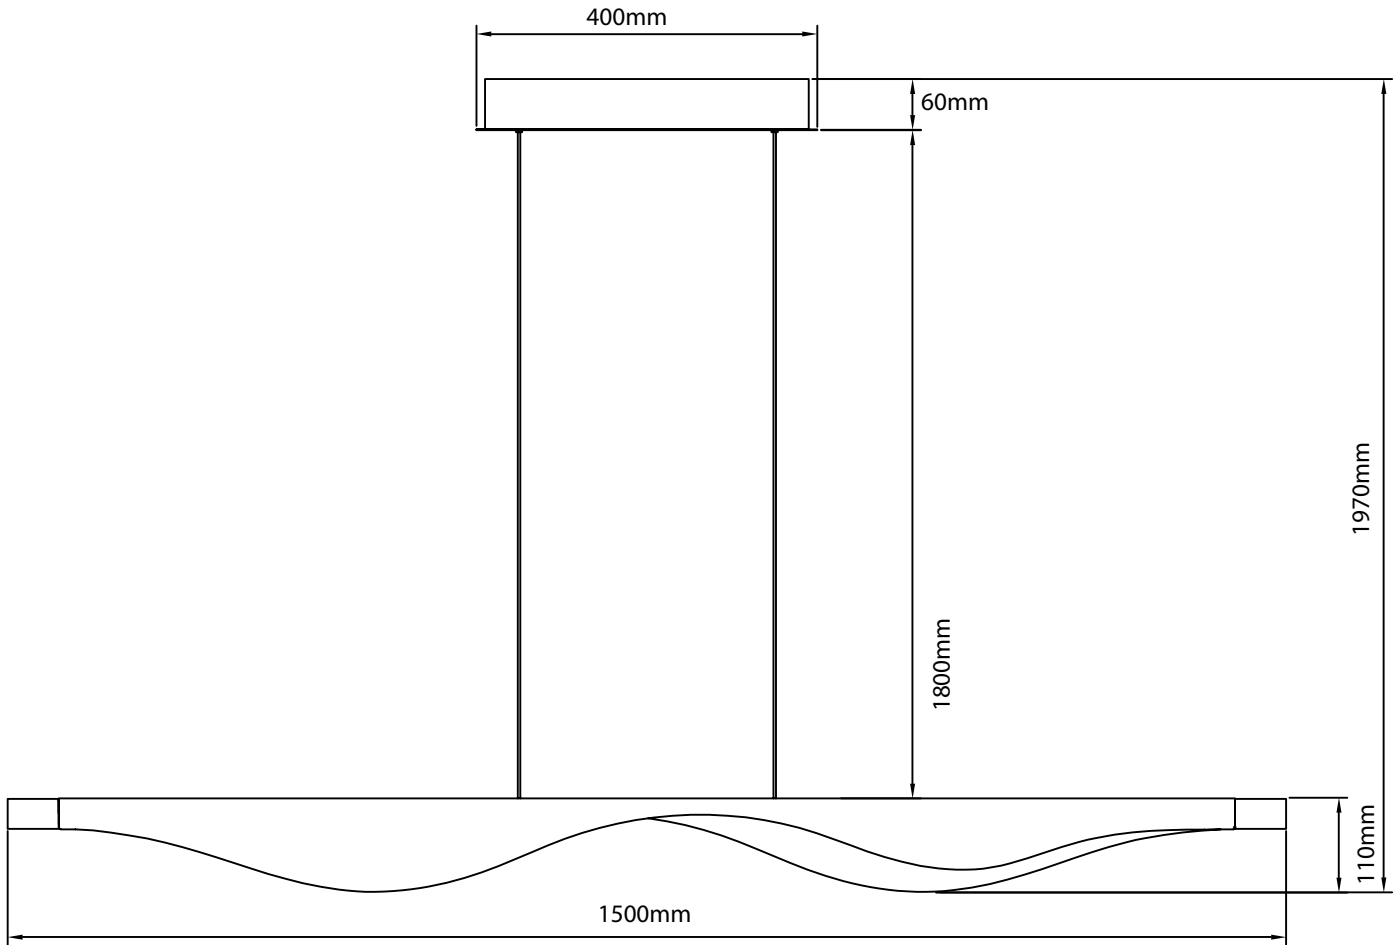

ABOUT SPACE

lighting

RIAN
PENDANT

PRODUCT ID: 131323 GOLD / 131324 GREY

ABOUTSPACE.NET.AU

FINISH:

- GOLD
- GREY

MATERIAL:

Aluminium, Steel, PC

DIMENSIONS:

L:1500mm

H: 110mm

Drop: 1970mm

WATTAGE: 29W

LUMENS: 90lm/W

CCT: 3000K

DIMMABLE: YES

LIGHT SOURCE: LED

IP RATING: IP20

WARRANTY: 2 Years

DRIVER: 29W Constant voltage

24VDC 1250mA

DISCLAIMER: Product colour may slightly vary due to photographic lighting sources, your monitor settings and other similar factors. For more details, please visit: aboutspace.net.au/pages/terms-conditions