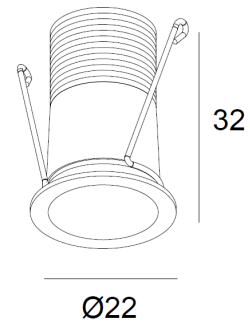

PICCOLO WH

ID: 128940

FINISH	WHITE
MATERIAL	ALUMINUM
DIMENSIONS	DIAM:22mm x H:32mm CUT OUT: 18mm
LIGHT SOURCE	LED
WATTAGE	2W
LUMENS	180lm
CCT	3000K
CRI	90
DIMMABLE	NON DIMMABLE
LED DRIVER TYPE	3W CONSTANT CURRENT 2V-4V 700mA
BEAM ANGLE	36
IP RATING	IP44
WARRANTY	3 YEARS

DESCRIPTION

Piccolo Mini Downlight White 2W 3000K
IP44 36Deg Diam: 22mm x 32mm

Disclaimer: Product colour may slightly vary due to photographic lighting sources, your monitor settings and other similar factors. For more details, please visit: <https://www.aboutspace.net.au/pages/terms-conditions>