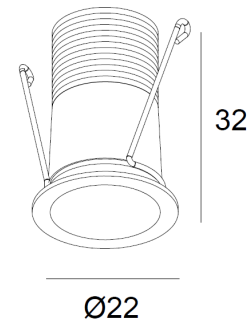

PICCOLO BK

ID: 128942

|                 |                                  |
|-----------------|----------------------------------|
| FINISH          | BLACK                            |
| MATERIAL        | ALUMINUM                         |
| DIMENSIONS      | DIAM:22mm x H:32mm CUT OUT: 18mm |
| LIGHT SOURCE    | LED                              |
| WATTAGE         | 2W                               |
| LUMENS          | 180lm                            |
| CCT             | 3000K                            |
| CRI             | 90                               |
| DIMMABLE        | NON DIMMABLE                     |
| LED DRIVER TYPE | 3W CONSTANT CURRENT 2V-4V 700mA  |
| BEAM ANGLE      | 36                               |
| IP RATING       | IP44                             |
| WARRANTY        | 3 YEARS                          |

## DESCRIPTION

Piccolo Mini Downlight Black 2W 3000K  
IP44 36Deg Diam: 22mm x 32mm

**Disclaimer:** Product colour may slightly vary due to photographic lighting sources, your monitor settings and other similar factors. For more details, please visit: <https://www.aboutspace.net.au/pages/terms-conditions>