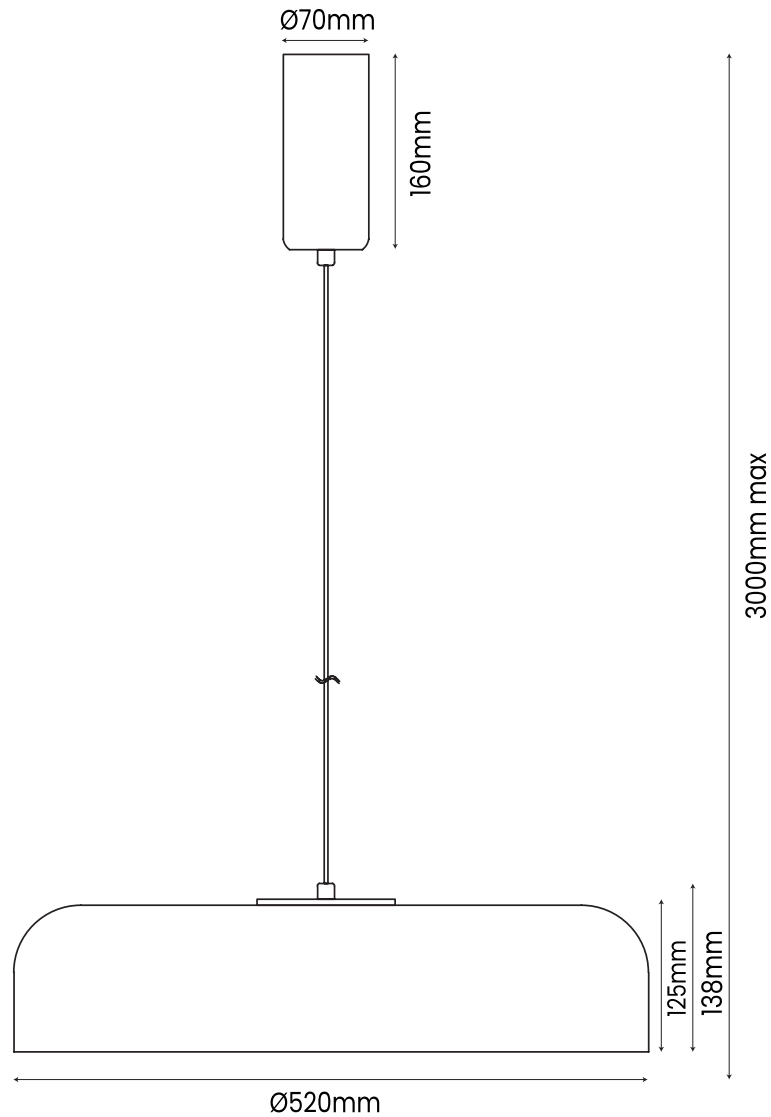

**ABOUT
SPACE**

POPPY
UP-DOWN LED PENDANT

PRODUCT ID: 130309

ABOUTSPACE.NET.AU

FINISH:
● BLACK

MATERIAL:
Steel, Aluminium

DIMENSIONS:
DIAMETER: 520mm
H: 138mm
CEILING CANOPY:
DIAMETER: 70mm
H: 160mm

DROP:
3000mm max.

WATTAGE:
UP 12W
DOWN 18W
LIGHT SOURCE: LED
LUMENS: 1522.60lm
CCT: 3000K
DIMMABLE: Triac Dimmable
WARRANTY: 2 Years

DISCLAIMER: Product colour may slightly vary due to photographic lighting sources, your monitor settings and other similar factors. For more details, please visit: aboutspace.net.au/pages/terms-conditions