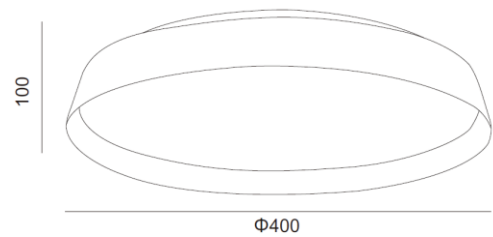

POLARIS 400 3K/4K WH

ID: 130952

|              |                        |
|--------------|------------------------|
| FINISH       | WHITE,GOLD             |
| MATERIAL     | STEEL,ALUMINUM,ACRYLIC |
| DIMENSIONS   | DIAM: 400mm x H: 100mm |
| LIGHT SOURCE | LED                    |
| WATTAGE      | 36W                    |
| CCT          | 3000K/4000K            |
| DIMMABLE     | DIMMABLE               |
| IP RATING    | IP20                   |
| WARRANTY     | 5 YEARS                |

## DESCRIPTION

Polaris Up Down Led Sandy White/Champagne Gold Ceiling Light 36W 3000K/4000K Diam: 400mm x H: 100mm Dim

**Disclaimer:** Product colour may slightly vary due to photographic lighting sources, your monitor settings and other similar factors. For more details, please visit: <https://www.aboutspace.net.au/pages/terms-conditions>