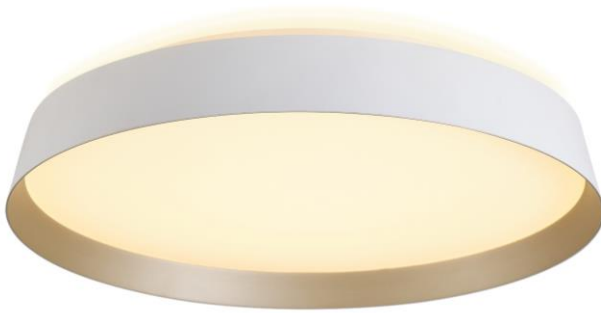

POLARIS 400 3K/4K WH

ID: 130952

|              |                        |
|--------------|------------------------|
| FINISH       | WHITE,GOLD             |
| MATERIAL     | STEEL,ALUMINUM,ACRYLIC |
| DIMENSIONS   | DIAM: 400mm x H: 100mm |
| LIGHT SOURCE | LED                    |
| WATTAGE      | 36W                    |
| CCT          | 3000K/4000K            |
| DIMMABLE     | DIMMABLE               |
| IP RATING    | IP20                   |
| WARRANTY     | 5 YEARS                |

## DESCRIPTION

Polaris Up Down Led Sandy White/Champagne Gold Ceiling Light 36W 3000K/4000K Diam: 400mm x H: 100mm Dim

**Disclaimer:** Product colour may slightly vary due to photographic lighting sources, your monitor settings and other similar factors. For more details, please visit: <https://www.aboutspace.net.au/pages/terms-conditions>