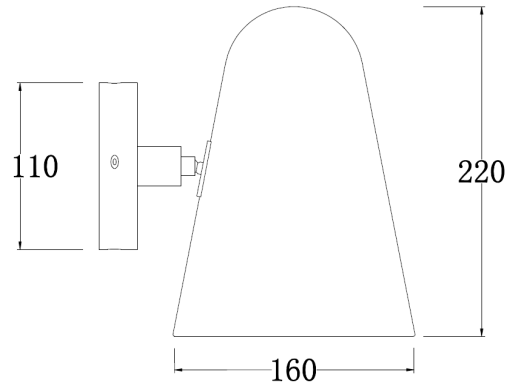

PINOCHI STAIN WLNT

ID: 130755

FINISH	STAIN WALNUT
MATERIAL	ASHWOOD
DIMENSIONS	L: 160mm x H: 220mm x D: 210mm
LIGHT SOURCE	GU10 (Not Included)
IP RATING	IP20
WARRANTY	2 YEARS

DESCRIPTION

Pinochi Ashwood Wall Lamp Stain Walnut
Finish GU10 IP20 L: 160mm x H: 220mm x
D: 210mm