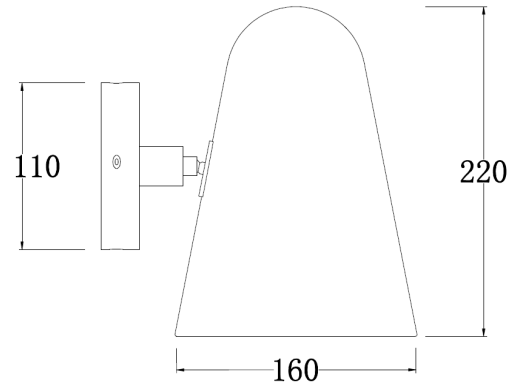

PINOCHI BK

ID: 130757

FINISH	STAIN BLACK
MATERIAL	ASHWOOD
DIMENSIONS	L: 160mm x H: 220mm x D: 210mm
LIGHT SOURCE	GU10 (Not Included)
IP RATING	IP20
WARRANTY	2 YEARS

DESCRIPTION

Pinochi Wall Black Stain Ashwood Finish
GU10 L:160mm x H:220mm x D:210mm