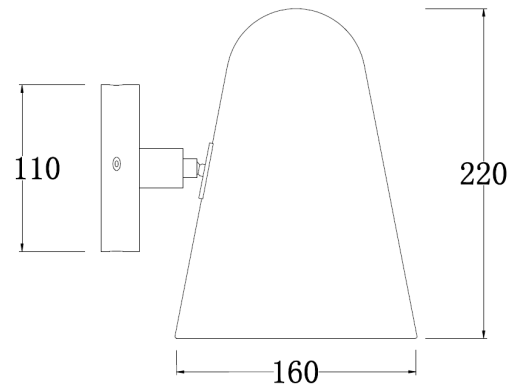

PINOCHI NAT

ID: 130758

FINISH	NATURAL
MATERIAL	ASHWOOD
DIMENSIONS	L: 160mm x H: 220mm x D: 210mm
LIGHT SOURCE	GU10 (Not Included)
IP RATING	IP20
WARRANTY	2 YEARS

DESCRIPTION

Pinochi Ashwood Wall Lamp Natural Finish
GU10 IP20 L: 160mm x H: 220mm x
D: 210mm