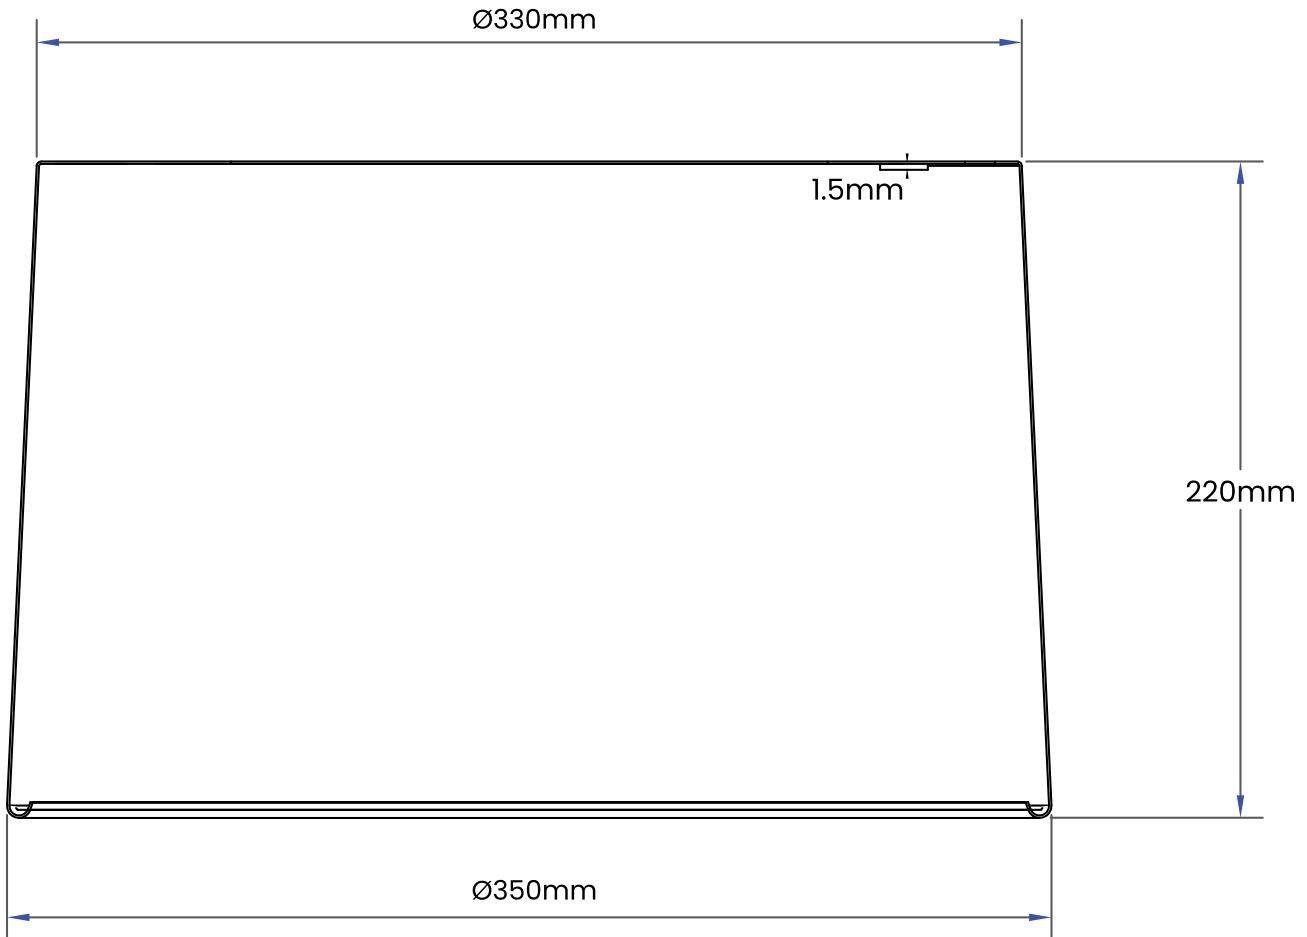

ABOUT SPACE

PIERA
CEILING LIGHT

FINISH:
○ WHITE/BLACK

MATERIAL:
Aluminium

DIMENSIONS:
DIAMETER (Top): 330mm
DIAMETER (Bottom): 350mm
H: 220mm

WATTAGE: 24W
LIGHT SOURCE: LED
LUMENS: 959lm
CCT: 3000K
CRI: 90
DIMMABLE: YES
IP RATING: IP20
SDCM: 3
WARRANTY: 5 Years

OTHER INFORMATION:
24W Constant Current 550mA
30-42VDC Triac

DISCLAIMER: Product colour may slightly vary due to photographic lighting sources, your monitor settings and other similar factors. For more details, please visit: aboutspace.net.au/pages/terms-conditions