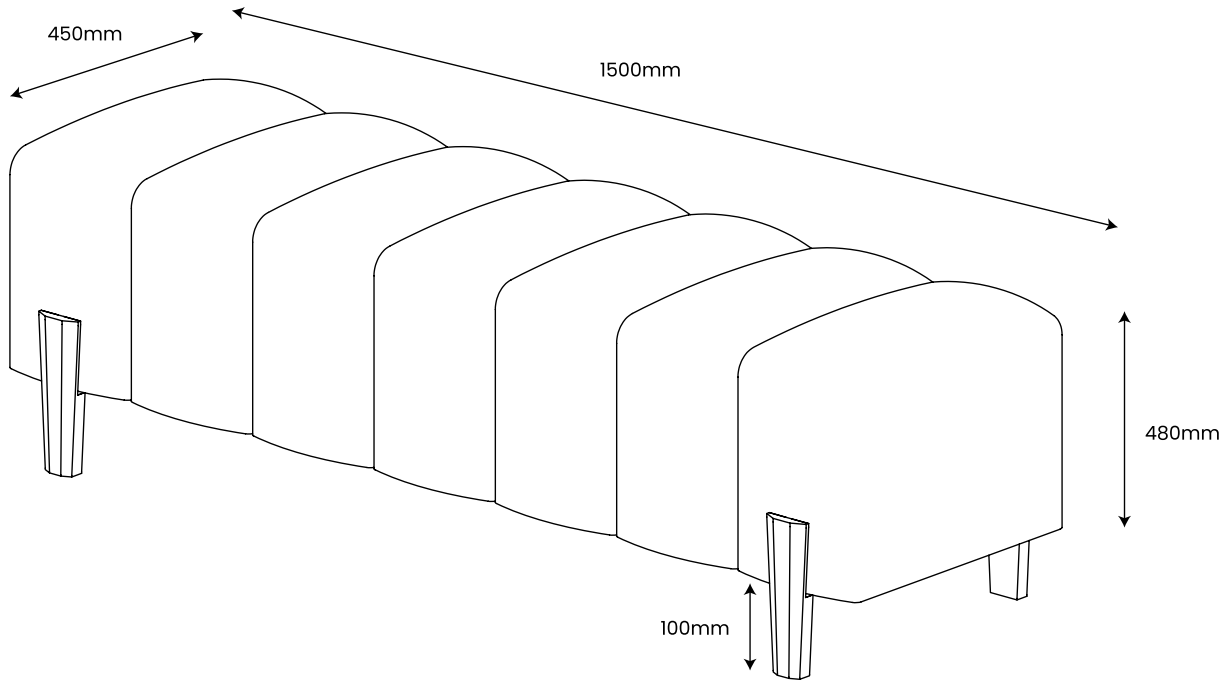

**ABOUT
SPACE**

PAVIA
BENCH SEAT

FINISH:

CHARCOAL

Additional colours available
on request

MATERIAL:

Iron Coated Frame & Legs
100% Polyester Fabric Upholstery

DIMENSIONS:

W: 1500mm
H: 480mm
D: 450mm
Leg Height: 100mm

DISCLAIMER: Product colour may slightly vary due to photographic lighting sources, your monitor settings and other similar factors. For more details, please visit: aboutspace.net.au/pages/terms-conditions