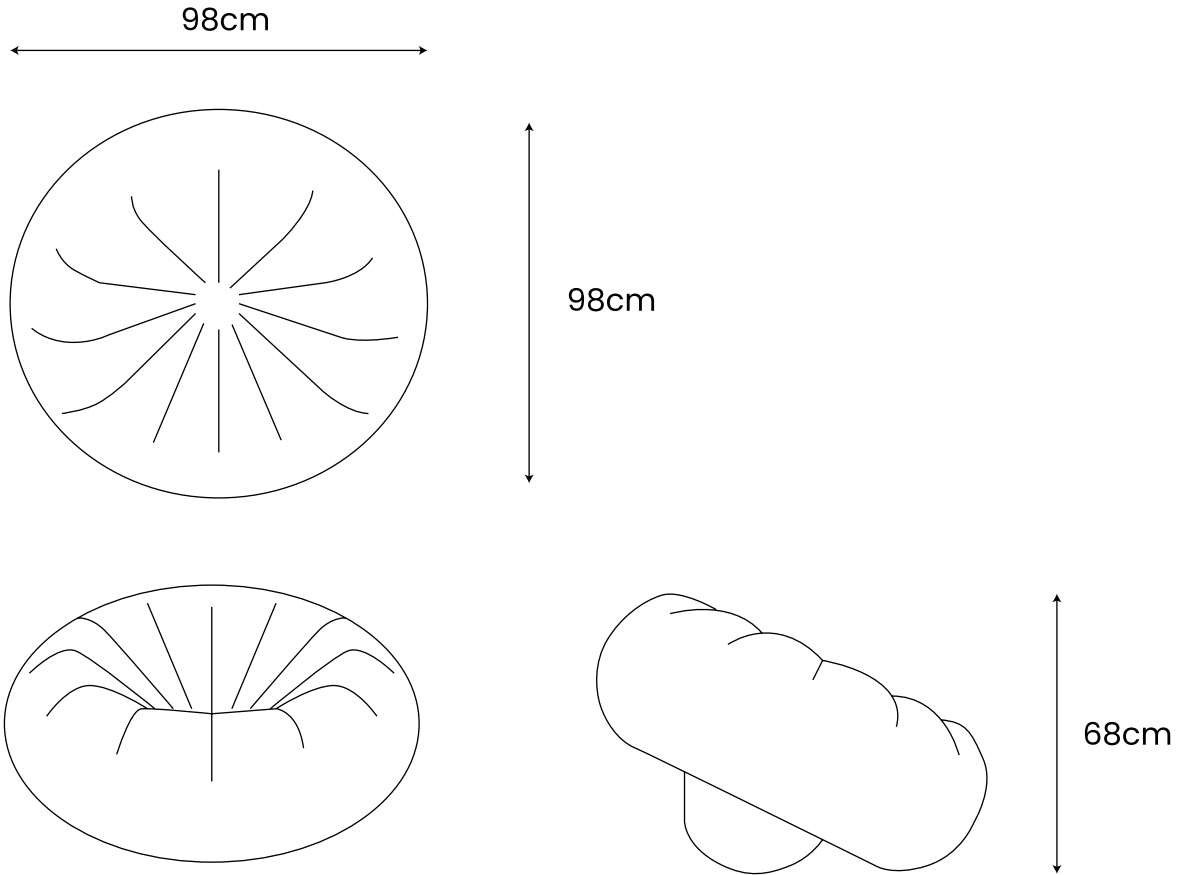

FINISH:

SIENNA

Additional colours available
on request

MATERIAL:

PE Base
Metal & Wooden Frame
Foam & Silk Flow
100% Polyester Upholstery

DIMENSIONS:

W: 98cm
D: 98cm
H: 68cm

DISCLAIMER: Product colour may slightly vary due to photographic lighting sources, your monitor settings and other similar factors. For more details, please visit: aboutspace.net.au/pages/terms-conditions