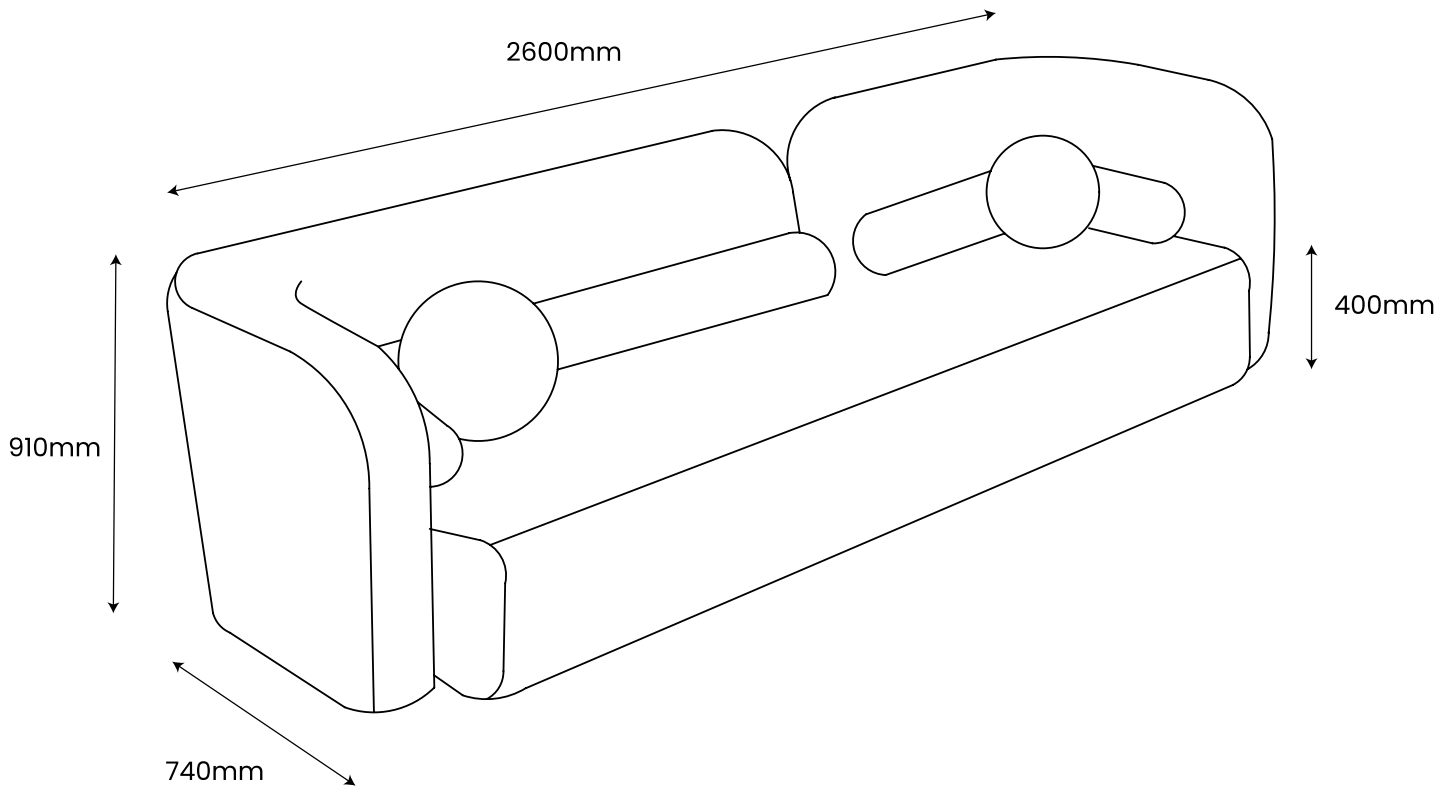

**ABOUT
SPACE**

ORANI
3 SEATER SOFA

FINISH:

ASH GREY

Additional colours available
on request

MATERIAL:

Iron Frame, Iron Legs
100% Polyester Fabric Upholstery

DIMENSIONS:

W: 2600mm
H: 910mm
D: 740mm
Seat Height: 400mm

DISCLAIMER: Product colour may slightly vary due to photographic lighting sources, your monitor settings and other similar factors. For more details, please visit: aboutspace.net.au/pages/terms-conditions