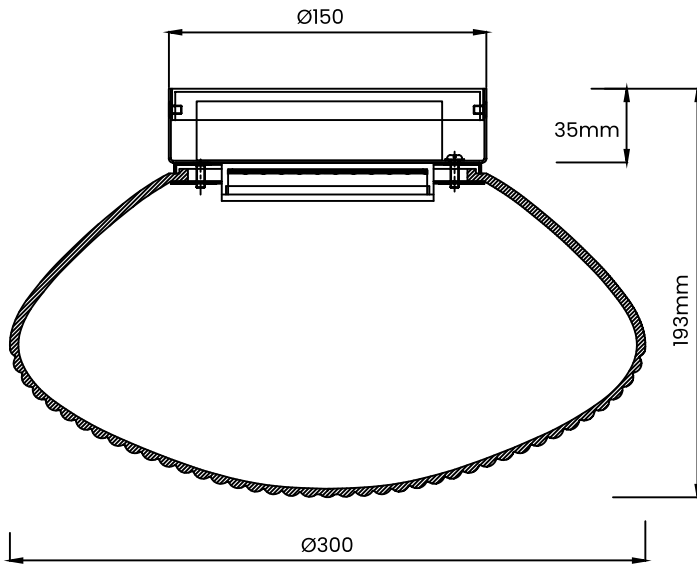

**ABOUT
SPACE**

OPLET
CEILING LIGHT

PRODUCT ID: 131511 CHAMP / 131512 SMK

ABOUTSPACE.NET.AU

FINISH:

- BLACK, SMOKE
- BLACK, CHAMPAGNE

MATERIAL:

Steel, Glass

DIMENSIONS:

D: 300mm
H: 200mm

CEILING PLATE:

D: 145mm
H: 40mm

WATTAGE: 15W

LIGHT SOURCE: LED

LUMENS: 381lm

CRI: 3000K