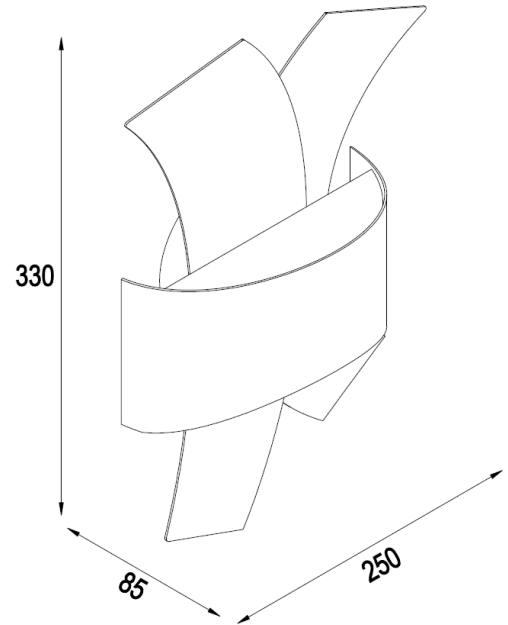

OPERA

ID: 131024

FINISH	BLACK
MATERIAL	STEEL, ACRYLIC
DIMENSIONS	L: 250mm x H: 330mm x D: 85mm
LIGHT SOURCE	LED
WATTAGE	12W
LUMENS	481lm
CCT	3000K
DIMMABLE	TRIAC DIMMABLE
LED DRIVER TYPE	12W CONSTANT CURRENT 300mA 26-40VDC
IP RATING	IP20
WARRANTY	3 YEARS

DESCRIPTION

Opera Black Wall Light 12W 3000K 481lm IP20
L:250mm x H:330mm x D:85mm Triac Dim

Disclaimer: Product colour may slightly vary due to photographic lighting sources, your monitor settings and other similar factors. For more details, please visit: <https://www.aboutspace.net.au/pages/terms-conditions>