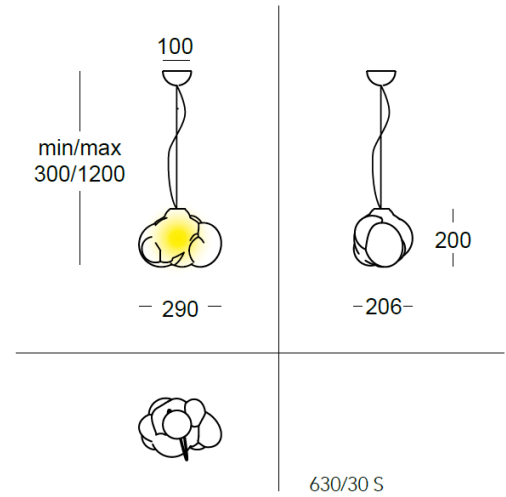

NUVOLA 30

ID:

FINISH	WHITE
MATERIAL	GLASS
DIMENSIONS	L: 290mm x H: 200mm x W: 206mm DROP: 1200mm
LIGHT SOURCE	E14
DIMMING	YES
IP RATING	IP20
WARRANTY	2 YEARS

## DESCRIPTION

Nuvola Pendant White E14 IP20 L: 290mm x H: 200mm x W: 206mm Drop: 1200mm

**Disclaimer:** Product colour may slightly vary due to photographic lighting sources, your monitor settings and other similar factors. For more details, please visit: <https://www.aboutspace.net.au/pages/terms-conditions>