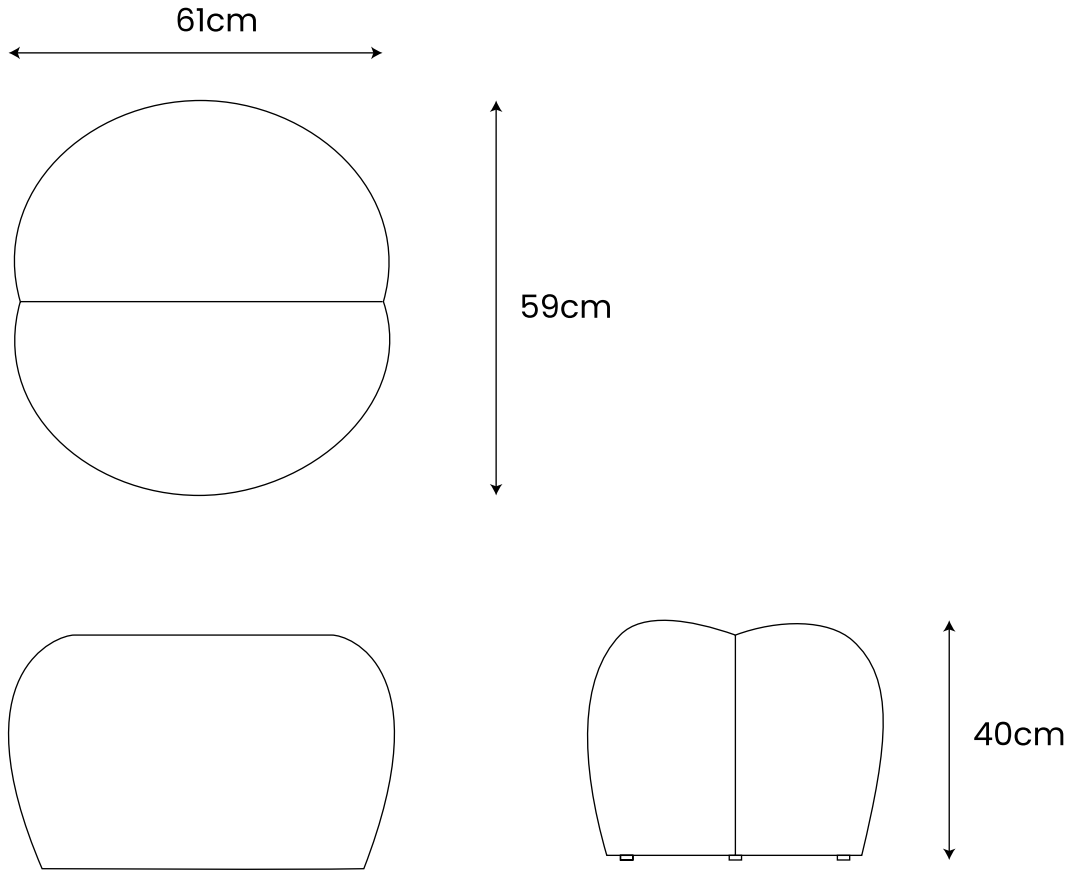

ABOUT
SPACE

NOVARA
OVAL OTTOMAN

PRODUCT ID: 132172

ABOUTSPACE.NET.AU

FINISH:

MUSTARD

Additional colours available
on request

MATERIAL:

Wooden Frame
Multilayer & Multi Density
Composite Foam with Silk Floss
100% Polyester Upholstery

DIMENSIONS:

W: 61cm
D: 59cm
H: 40cm

DISCLAIMER: Product colour may slightly vary due to photographic lighting sources, your monitor settings and other similar factors. For more details, please visit: aboutspace.net.au/pages/terms-conditions