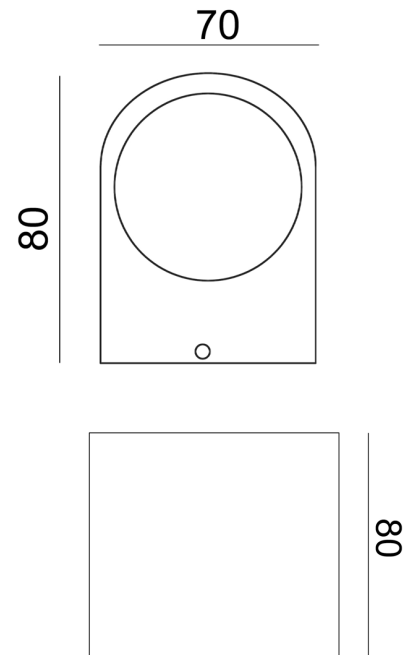

NORDZ S WH

ID: 130739

FINISH	WHITE
MATERIAL	ALUMINUM
DIMENSIONS	L: 70mm x D: 80mm x H: 80mm
LIGHT SOURCE	GU10
IP RATING	IP65
WARRANTY	2 YEARS

## DESCRIPTION

Nordz S White Outdoor Wall lamp GU10  
IP65 L: 70mm x D: 80mm x H: 80mm