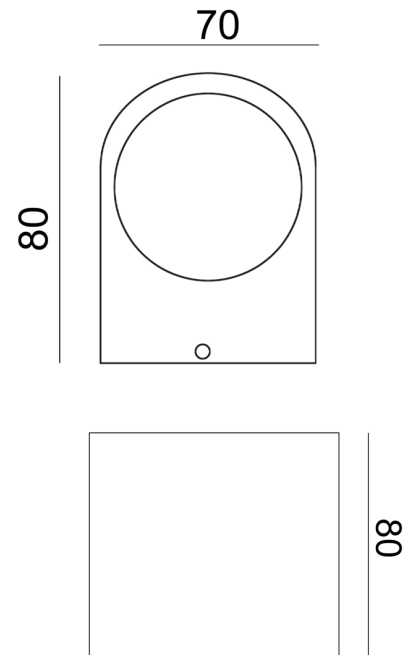

NORDZ S BK

ID: 130740

FINISH	BLACK
MATERIAL	ALUMINUM
DIMENSIONS	L: 70mm x D: 80mm x H: 80mm
LIGHT SOURCE	GU10
IP RATING	IP65
WARRANTY	2 YEARS

DESCRIPTION

Nordz S Black Outdoor Wall lamp GU10
IP65 L: 70mm x D: 80mm x H: 80mm